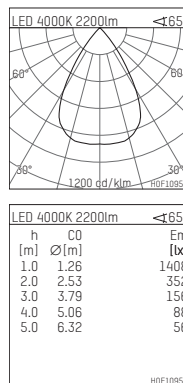

108 117 04 910 R | white

complx.150 | rim
ceiling recessed luminaire
LED | 28 W 4000 K

- ceiling recessed luminaire complx.150 rim
- with a rim projecting over the ceiling
- for installation into suspended ceilings
- with LED 3150 lm
- colour temperature: 4000 K
- colour rendering index: CRI >80
- L90 / B10 (50.000h)
- SDCM < 2
- net luminous flux: 2200 lm
- total load: 28 W
- luminous efficacy: 78,6 lm/W
- rotationsymmetrical light distribution, wide flood
- safety cable for reflector module
- darklight reflector of aluminium, mirror finish anodised
- cut of angle: 40 °
- UGR: 17
- with external LED power unit, electronic, 220-240 V, 0/50/60 Hz
- power supply: supply cord with plug connection 2x5x2,5 mm², length: 360 mm
- housing of die cast aluminium
- recessing ring of die cast aluminium
- height: 175 mm
- diameter: 180 mm, recessing diameter: 170 mm
- recessing depth: 180 mm, ceiling thickness: 1-35 mm
- rotatable 360°, fixable setting
- weight: 1,23 kg
- protection rating: IP20
- protection class I
- 5 years Hoffmeister warranty
- Made in Germany
- certificates: manufactured according to DIN VDE 0711 / EN 60598, CE
- colour: white (RAL9016)
- 108 117 04 910 R