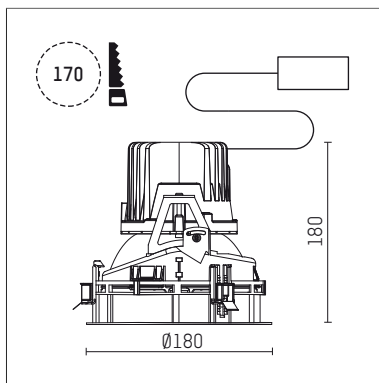

108 117 04 910 R | white

complx.150 | rim
ceiling recessed luminaire
LED | 28 W 4000 K

- ceiling recessed luminaire complx.150 rim
- with a rim projecting over the ceiling
- for installation into suspended ceilings
- with LED 3150 lm
- colour temperature: 4000 K
- colour rendering index: CRI >80
- L90 / B10 (50.000h)
- SDCM < 2
- net luminous flux: 2200 lm
- total load: 28 W
- luminous efficacy: 78,6 lm/W
- rotationsymmetrical light distribution, wide flood
- safety cable for reflector module
- darklight reflector of aluminium, mirror finish anodised
- cut of angle: 40 °
- UGR: 17
- with external LED power unit, electronic, 220-240 V, 0/50/60 Hz
- power supply: supply cord with plug connection 2x5x2,5 mm², length: 360 mm
- housing of die cast aluminium
- recessing ring of die cast aluminium
- height: 175 mm
- diameter: 180 mm, recessing diameter: 170 mm
- recessing depth: 180 mm, ceiling thickness: 1-35 mm
- rotatable 360°, fixable setting
- weight: 1,23 kg
- protection rating: IP20
- protection class I
- 5 years Hoffmeister warranty
- Made in Germany
- certificates: manufactured according to DIN VDE 0711 / EN 60598, CE
- colour: white (RAL9016)
- 108 117 04 910 R