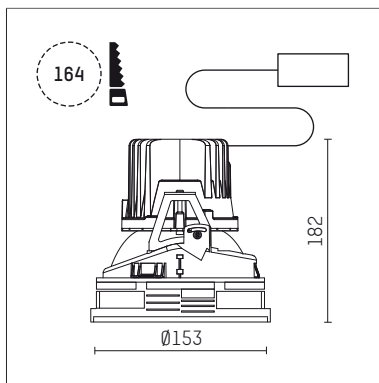

108 117 04 910 SD | white

complx.150 | insider
ceiling recessed luminaire
LED | 28 W 4000 K

- ceiling recessed luminaire complx.150 insider
- with ceiling-flush recessing ring
- for plastering into plasterboard ceilings
- with LED 3150 lm
- colour temperature: 4000 K
- colour rendering index: CRI >80
- L90 / B10 (50.000h)
- SDCM < 2
- net luminous flux: 2200 lm
- total load: 28 W
- luminous efficacy: 78,6 lm/W
- rotationsymmetrical light distribution, wide flood
- safety cable for reflector module
- darklight reflector of aluminium, mirror finish anodised
- cut of angle: 40 °
- UGR: 17
- with external LED power unit, electronic (DALI), 220-240 V, 0/50/60 Hz
- amplitude dimming
- dimming range: 100-1 %
- power supply: supply cord with plug connection 2x5x2,5 mm², length: 360 mm
- housing of die cast aluminium
- recessing ring of die cast aluminium
- height: 177 mm
- diameter: 153 mm, recessing diameter: 164 mm
- recessing depth: 182 mm, ceiling thickness: for 12.5/15/18/20/25 mm
- rotatable 360°, fixable setting
- weight: 1,2 kg
- protection rating: IP20
- protection class I
- 5 years Hoffmeister warranty
- Made in Germany
- certificates: manufactured according to DIN VDE 0711 / EN 60598, CE
- colour: white (RAL9016)
- 108 117 04 910 SD