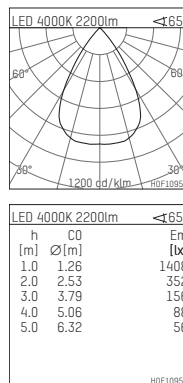

108 117 04 910 SD | white

complx.150 | insider
ceiling recessed luminaire
LED | 28 W 4000 K

- ceiling recessed luminaire complx.150 insider
- with ceiling-flush recessing ring
- for plastering into plasterboard ceilings
- with LED 3150 lm
- colour temperature: 4000 K
- colour rendering index: CRI >80
- L90 / B10 (50.000h)
- SDCM < 2
- net luminous flux: 2200 lm
- total load: 28 W
- luminous efficacy: 78,6 lm/W
- rotationsymmetrical light distribution, wide flood
- safety cable for reflector module
- darklight reflector of aluminium, mirror finish anodised
- cut of angle: 40 °
- UGR: 17
- with external LED power unit, electronic (DALI), 220-240 V, 0/50/60 Hz
- amplitude dimming
- dimming range: 100-1 %
- power supply: supply cord with plug connection 2x5x2,5 mm², length: 360 mm
- housing of die cast aluminium
- recessing ring of die cast aluminium
- height: 177 mm
- diameter: 153 mm, recessing diameter: 164 mm
- recessing depth: 182 mm, ceiling thickness: for 12.5/15/18/20/25 mm
- rotatable 360°, fixable setting
- weight: 1,2 kg
- protection rating: IP20
- protection class I
- 5 years Hoffmeister warranty
- Made in Germany
- certificates: manufactured according to DIN VDE 0711 / EN 60598, CE
- colour: white (RAL9016)
- 108 117 04 910 SD