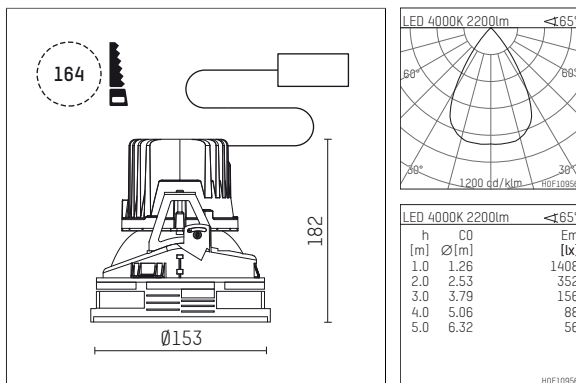

## 108 117 04 910 S | white

complx.150 | insider  
ceiling recessed luminaire  
LED | 28 W 4000 K

- ceiling recessed luminaire complx.150 insider
- with ceiling-flush recessing ring
- for plastering into plasterboard ceilings
- with LED 3150 lm
- colour temperature: 4000 K
- colour rendering index: CRI >80
- L90 / B10 (50.000h)
- SDCM < 2
- net luminous flux: 2200 lm
- total load: 28 W
- luminous efficacy: 78,6 lm/W
- rotationsymmetrical light distribution, wide flood
- safety cable for reflector module
- darklight reflector of aluminium, mirror finish anodised
- cut of angle: 40 °
- UGR: 17
- with external LED power unit, electronic, 220-240 V, 0/50/60 Hz
- power supply: supply cord with plug connection 2x5x2,5 mm<sup>2</sup>, length: 360 mm
- housing of die cast aluminium
- recessing ring of die cast aluminium
- height: 177 mm
- diameter: 153 mm, recessing diameter: 164 mm
- recessing depth: 182 mm, ceiling thickness: for 12.5/15/18/20/25 mm
- rotatable 360°, fixable setting
- weight: 1,2 kg
- protection rating: IP20
- protection class I
- 5 years Hoffmeister warranty
- Made in Germany
- certificates: manufactured according to DIN VDE 0711 / EN 60598, CE
- colour: white (RAL9016)
- 108 117 04 910 S