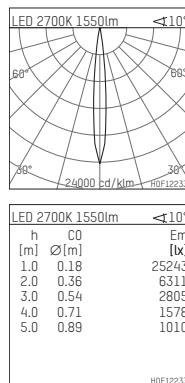

## 108 120 02 910 P | white

complx.150 | insider  
directional spotlight  
LED | 28 W 2700 K

- directional spotlight complx.150 insider
- with plasterboard panel and integrated installation frame
- with LED 2100 lm
- colour temperature: 2700 K
- colour rendering index: CRI >90
- L90 / B10 (50.000h)
- SDCM < 2
- net luminous flux: 1550 lm
- total load: 28 W
- luminous efficacy: 55,4 lm/W
- rotationsymmetrical light distribution, spot
- aluminium darklight reflector, mirror finish anodized
- safety-rope for reflector modules
- beam angle: 10 °
- with external LED power unit, electronic, 220-240 V, 0/50/60 Hz
- power supply: supply cord with plug connection 2x5x2,5 mm², length: 360 mm
- suitable for through wiring
- housing of die cast aluminium
- safety glass, clear
- recessing ring of die cast aluminium
- length: 400 mm, width: 400 mm, height: 149 mm
- diameter: 153 mm
- recessing depth: 162 mm, ceiling thickness: 12.5 mm
- rotatable 360°, fixable setting, 0°-30° tiltable, fixable setting
- weight: 0 kg
- protection rating: IP20
- protection class I
- 5 years Hoffmeister warranty
- Made in Germany
- certificates: manufactured according to DIN VDE 0711 / EN 60598, CE
- colour: white (RAL9016)
- 108 120 02 910 P