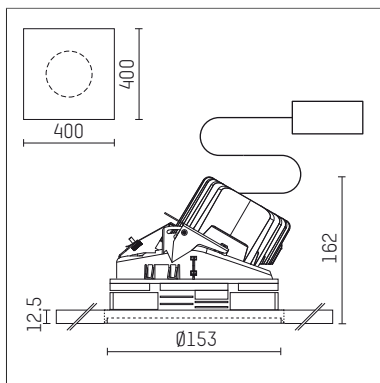

## 108 120 02 910 P | white

complx.150 | insider  
directional spotlight  
LED | 28 W 2700 K

- directional spotlight complx.150 insider
- with plasterboard panel and integrated installation frame
- with LED 2100 lm
- colour temperature: 2700 K
- colour rendering index: CRI >90
- L90 / B10 (50.000h)
- SDCM < 2
- net luminous flux: 1550 lm
- total load: 28 W
- luminous efficacy: 55,4 lm/W
- rotationsymmetrical light distribution, spot
- aluminium darklight reflector, mirror finish anodized
- safety-rope for reflector modules
- beam angle: 10 °
- with external LED power unit, electronic, 220-240 V, 0/50/60 Hz
- power supply: supply cord with plug connection 2x5x2,5 mm², length: 360 mm
- suitable for through wiring
- housing of die cast aluminium
- safety glass, clear
- recessing ring of die cast aluminium
- length: 400 mm, width: 400 mm, height: 149 mm
- diameter: 153 mm
- recessing depth: 162 mm, ceiling thickness: 12.5 mm
- rotatable 360°, fixable setting, 0°-30° tiltable, fixable setting
- weight: 0 kg
- protection rating: IP20
- protection class I
- 5 years Hoffmeister warranty
- Made in Germany
- certificates: manufactured according to DIN VDE 0711 / EN 60598, CE
- colour: white (RAL9016)
- 108 120 02 910 P