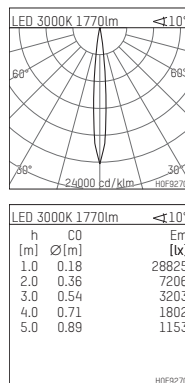

108 120 03 910 PD | white

complx.150 | insider
directional spotlight
LED | 28 W 3000 K

- directional spotlight complx.150 insider
- with plasterboard panel and integrated installation frame
- with LED 2400 lm
- colour temperature: 3000 K
- colour rendering index: CRI >90
- L90 / B10 (50.000h)
- SDCM < 2
- net luminous flux: 1770 lm
- total load: 28 W
- luminous efficacy: 63,2 lm/W
- rotationsymmetrical light distribution, spot
- aluminium darklight reflector, mirror finish anodized
- safety-rope for reflector modules
- beam angle: 10 °
- with external LED power unit, electronic (DALI), 220-240 V, 0/50/60 Hz
- amplitude dimming
- dimming range: 100-1 %
- power supply: supply cord with plug connection 2x5x2,5 mm², length: 360 mm
- suitable for through wiring
- housing of die cast aluminium
- safety glass, clear
- recessing ring of die cast aluminium
- length: 400 mm, width: 400 mm, height: 149 mm
- diameter: 153 mm
- recessing depth: 162 mm, ceiling thickness: 12.5 mm
- rotatable 360°, fixable setting, 0°-30° tiltable, fixable setting
- weight: 3,2 kg
- protection rating: IP20
- protection class I
- 5 years Hoffmeister warranty
- Made in Germany
- certificates: manufactured according to DIN VDE 0711 / EN 60598, CE
- colour: white (RAL9016)
- 108 120 03 910 PD
