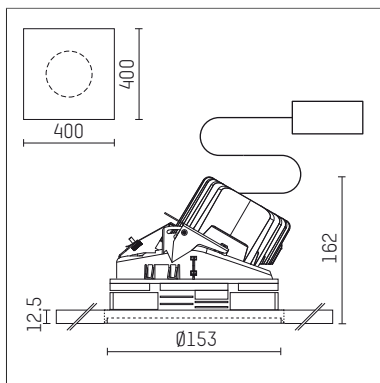

108 120 03 910 PD | white

complx.150 | insider
directional spotlight
LED | 28 W 3000 K

- directional spotlight complx.150 insider
- with plasterboard panel and integrated installation frame
- with LED 2400 lm
- colour temperature: 3000 K
- colour rendering index: CRI >90
- L90 / B10 (50.000h)
- SDCM < 2
- net luminous flux: 1770 lm
- total load: 28 W
- luminous efficacy: 63,2 lm/W
- rotationsymmetrical light distribution, spot
- aluminium darklight reflector, mirror finish anodized
- safety-rope for reflector modules
- beam angle: 10 °
- with external LED power unit, electronic (DALI), 220-240 V, 0/50/60 Hz
- amplitude dimming
- dimming range: 100-1 %
- power supply: supply cord with plug connection 2x5x2,5 mm², length: 360 mm
- suitable for through wiring
- housing of die cast aluminium
- safety glass, clear
- recessing ring of die cast aluminium
- length: 400 mm, width: 400 mm, height: 149 mm
- diameter: 153 mm
- recessing depth: 162 mm, ceiling thickness: 12.5 mm
- rotatable 360°, fixable setting, 0°-30° tiltable, fixable setting
- weight: 3,2 kg
- protection rating: IP20
- protection class I
- 5 years Hoffmeister warranty
- Made in Germany
- certificates: manufactured according to DIN VDE 0711 / EN 60598, CE
- colour: white (RAL9016)
- 108 120 03 910 PD
