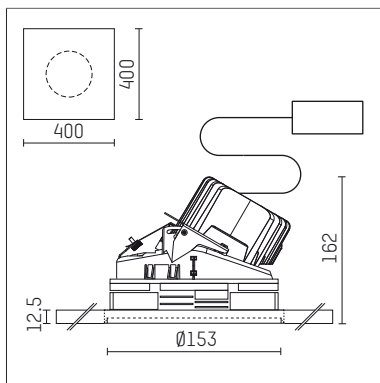

108 120 03 910 P | white

complx.150 | insider
directional spotlight
LED | 28 W 3000 K

- directional spotlight complx.150 insider
- with plasterboard panel and integrated installation frame
- with LED 2400 lm
- colour temperature: 3000 K
- colour rendering index: CRI >90
- L90 / B10 (50.000h)
- SDCM < 2
- net luminous flux: 1770 lm
- total load: 28 W
- luminous efficacy: 63,2 lm/W
- rotationsymmetrical light distribution, spot
- aluminium darklight reflector, mirror finish anodized
- safety-rope for reflector modules
- beam angle: 10 °
- with external LED power unit, electronic, 220-240 V, 0/50/60 Hz
- power supply: supply cord with plug connection 2x5x2,5 mm², length: 360 mm
- suitable for through wiring
- housing of die cast aluminium
- safety glass, clear
- recessing ring of die cast aluminium
- length: 400 mm, width: 400 mm, height: 149 mm
- diameter: 153 mm
- recessing depth: 162 mm, ceiling thickness: 12.5 mm
- rotatable 360°, fixable setting, 0°-30° tiltable, fixable setting
- weight: 0 kg
- protection rating: IP20
- protection class I
- 5 years Hoffmeister warranty
- Made in Germany
- certificates: manufactured according to DIN VDE 0711 / EN 60598, CE
- colour: white (RAL9016)
- 108 120 03 910 P
