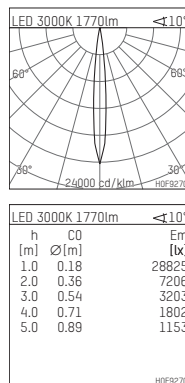

108 120 03 910 P | white

complx.150 | insider
directional spotlight
LED | 28 W 3000 K

- directional spotlight complx.150 insider
- with plasterboard panel and integrated installation frame
- with LED 2400 lm
- colour temperature: 3000 K
- colour rendering index: CRI >90
- L90 / B10 (50.000h)
- SDCM < 2
- net luminous flux: 1770 lm
- total load: 28 W
- luminous efficacy: 63,2 lm/W
- rotationsymmetrical light distribution, spot
- aluminium darklight reflector, mirror finish anodized
- safety-rope for reflector modules
- beam angle: 10 °
- with external LED power unit, electronic, 220-240 V, 0/50/60 Hz
- power supply: supply cord with plug connection 2x5x2,5 mm², length: 360 mm
- suitable for through wiring
- housing of die cast aluminium
- safety glass, clear
- recessing ring of die cast aluminium
- length: 400 mm, width: 400 mm, height: 149 mm
- diameter: 153 mm
- recessing depth: 162 mm, ceiling thickness: 12.5 mm
- rotatable 360°, fixable setting, 0°-30° tiltable, fixable setting
- weight: 0 kg
- protection rating: IP20
- protection class I
- 5 years Hoffmeister warranty
- Made in Germany
- certificates: manufactured according to DIN VDE 0711 / EN 60598, CE
- colour: white (RAL9016)
- 108 120 03 910 P
