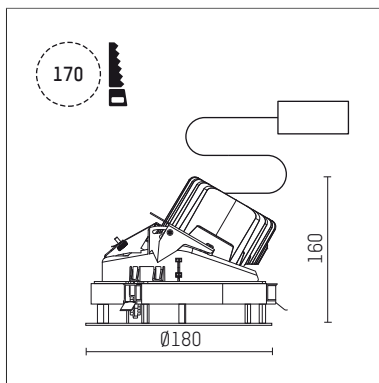

108 120 03 910 RD | white

complx.150 | rim
directional spotlight
LED | 28 W 3000 K

- directional spotlight complx.150 rim
- with a rim projecting over the ceiling
- for installation into suspended ceilings
- with LED 2400 lm
- colour temperature: 3000 K
- colour rendering index: CRI >90
- L90 / B10 (50.000h)
- SDCM < 2
- net luminous flux: 1770 lm
- total load: 28 W
- luminous efficacy: 63,2 lm/W
- rotationsymmetrical light distribution, spot
- aluminium darklight reflector, mirror finish anodized
- safety-rope for reflector modules
- beam angle: 10 °
- with external LED power unit, electronic (DALI), 220-240 V, 0/50/60 Hz
- amplitude dimming
- dimming range: 100-1 %
- power supply: supply cord with plug connection 2x5x2,5 mm², length: 360 mm
- suitable for through wiring
- housing of die cast aluminium
- safety glass, clear
- recessing ring of die cast aluminium
- height: 147 mm
- diameter: 180 mm, recessing diameter: 170 mm
- recessing depth: 160 mm, ceiling thickness: 1-35 mm
- rotatable 360°, fixable setting, 0°-30° tilttable, fixable setting
- weight: 2,1 kg
- protection rating: IP20
- protection class I
- 5 years Hoffmeister warranty
- Made in Germany
- certificates: manufactured according to DIN VDE 0711 / EN 60598, CE
- colour: white (RAL9016)
- 108 120 03 910 RD

- Overview of accessories on the following page / s

108 120 03 910 RD
accessory**Optional accessories**

description accessory general	dimensions in mm	item number	pic.-No.
housing for concrete cast for recessed downlights complx.150 rim	ØxH: 422 x 160	108 005 10 000	01