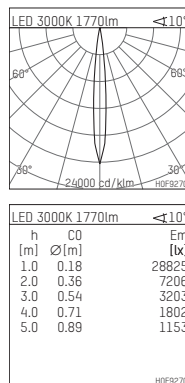

108 120 03 910 RD | white

complx.150 | rim
directional spotlight
LED | 28 W 3000 K

- directional spotlight complx.150 rim
- with a rim projecting over the ceiling
- for installation into suspended ceilings
- with LED 2400 lm
- colour temperature: 3000 K
- colour rendering index: CRI >90
- L90 / B10 (50.000h)
- SDCM < 2
- net luminous flux: 1770 lm
- total load: 28 W
- luminous efficacy: 63,2 lm/W
- rotationsymmetrical light distribution, spot
- aluminium darklight reflector, mirror finish anodized
- safety-rope for reflector modules
- beam angle: 10 °
- with external LED power unit, electronic (DALI), 220-240 V, 0/50/60 Hz
- amplitude dimming
- dimming range: 100-1 %
- power supply: supply cord with plug connection 2x5x2,5 mm², length: 360 mm
- suitable for through wiring
- housing of die cast aluminium
- safety glass, clear
- recessing ring of die cast aluminium
- height: 147 mm
- diameter: 180 mm, recessing diameter: 170 mm
- recessing depth: 160 mm, ceiling thickness: 1-35 mm
- rotatable 360°, fixable setting, 0°-30° tilttable, fixable setting
- weight: 2,1 kg
- protection rating: IP20
- protection class I
- 5 years Hoffmeister warranty
- Made in Germany
- certificates: manufactured according to DIN VDE 0711 / EN 60598, CE
- colour: white (RAL9016)
- 108 120 03 910 RD

- Overview of accessories on the following page / s

108 120 03 910 RD
accessory**Optional accessories**

description accessory general	dimensions in mm	item number	pic.-No.
housing for concrete cast for recessed downlights complx.150 rim	ØxH: 422 x 160	108 005 10 000	01