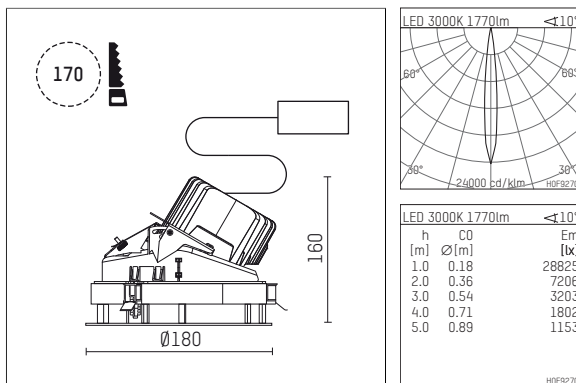

## 108 120 03 910 R | white

complx.150 | rim  
directional spotlight  
LED | 28 W 3000 K

- directional spotlight complx.150 rim
- with a rim projecting over the ceiling
- for installation into suspended ceilings
- with LED 2400 lm
- colour temperature: 3000 K
- colour rendering index: CRI >90
- L90 / B10 (50.000h)
- SDCM < 2
- net luminous flux: 1770 lm
- total load: 28 W
- luminous efficacy: 63,2 lm/W
- rotationsymmetrical light distribution, spot
- aluminium darklight reflector, mirror finish anodized
- safety-rope for reflector modules
- beam angle: 10 °
- with external LED power unit, electronic, 220-240 V, 0/50/60 Hz
- power supply: supply cord with plug connection 2x5x2,5 mm², length: 360 mm
- suitable for through wiring
- housing of die cast aluminium
- safety glass, clear
- recessing ring of die cast aluminium
- height: 147 mm
- diameter: 180 mm, recessing diameter: 170 mm
- recessing depth: 160 mm, ceiling thickness: 1-35 mm
- rotatable 360°, fixable setting, 0°-30° tiltable, fixable setting
- weight: 2,08 kg
- protection rating: IP20
- protection class I
- 5 years Hoffmeister warranty
- Made in Germany
- certificates: manufactured according to DIN VDE 0711 / EN 60598, CE
- colour: white (RAL9016)
- 108 120 03 910 R

- Overview of accessories on the following page / s

108 120 03 910 R  
**accessory****Optional accessories**

description accessory general	dimensions in mm	item number	pic.-No.
housing for concrete cast for recessed downlights complx.150 rim	ØxH: 422 x 160	108 005 10 000	01