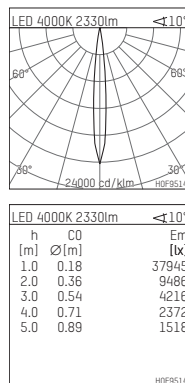

108 120 04 910 PD | white

complx.150 | insider
directional spotlight
LED | 28 W 4000 K

- directional spotlight complx.150 insider
- with plasterboard panel and integrated installation frame
- with LED 3150 lm
- colour temperature: 4000 K
- colour rendering index: CRI >80
- L90 / B10 (50.000h)
- SDCM < 2
- net luminous flux: 2330 lm
- total load: 28 W
- luminous efficacy: 83,2 lm/W
- rotationsymmetrical light distribution, spot
- aluminium darklight reflector, mirror finish anodized
- safety-rope for reflector modules
- beam angle: 10 °
- with external LED power unit, electronic (DALI), 220-240 V, 0/50/60 Hz
- amplitude dimming
- dimming range: 100-1 %
- power supply: supply cord with plug connection 2x5x2,5 mm², length: 360 mm
- suitable for through wiring
- housing of die cast aluminium
- safety glass, clear
- recessing ring of die cast aluminium
- length: 400 mm, width: 400 mm, height: 149 mm
- diameter: 153 mm
- recessing depth: 162 mm, ceiling thickness: 12.5 mm
- rotatable 360°, fixable setting, 0°-30° tiltable, fixable setting
- weight: 3,2 kg
- protection rating: IP20
- protection class I
- 5 years Hoffmeister warranty
- Made in Germany
- certificates: manufactured according to DIN VDE 0711 / EN 60598, CE
- colour: white (RAL9016)
- 108 120 04 910 PD
