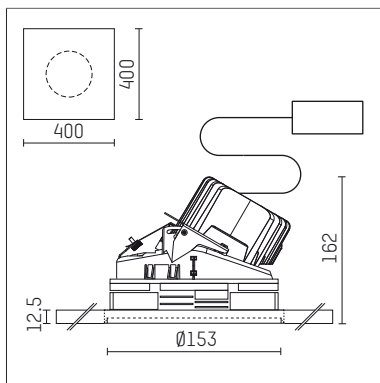

108 120 04 910 PD | white

complx.150 | insider
directional spotlight
LED | 28 W 4000 K

- directional spotlight complx.150 insider
- with plasterboard panel and integrated installation frame
- with LED 3150 lm
- colour temperature: 4000 K
- colour rendering index: CRI >80
- L90 / B10 (50.000h)
- SDCM < 2
- net luminous flux: 2330 lm
- total load: 28 W
- luminous efficacy: 83,2 lm/W
- rotationsymmetrical light distribution, spot
- aluminium darklight reflector, mirror finish anodized
- safety-rope for reflector modules
- beam angle: 10 °
- with external LED power unit, electronic (DALI), 220-240 V, 0/50/60 Hz
- amplitude dimming
- dimming range: 100-1 %
- power supply: supply cord with plug connection 2x5x2,5 mm², length: 360 mm
- suitable for through wiring
- housing of die cast aluminium
- safety glass, clear
- recessing ring of die cast aluminium
- length: 400 mm, width: 400 mm, height: 149 mm
- diameter: 153 mm
- recessing depth: 162 mm, ceiling thickness: 12.5 mm
- rotatable 360°, fixable setting, 0°-30° tiltable, fixable setting
- weight: 3,2 kg
- protection rating: IP20
- protection class I
- 5 years Hoffmeister warranty
- Made in Germany
- certificates: manufactured according to DIN VDE 0711 / EN 60598, CE
- colour: white (RAL9016)
- 108 120 04 910 PD
