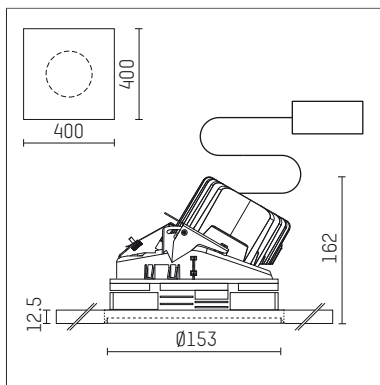

108 120 04 910 P | white

complx.150 | insider
directional spotlight
LED | 28 W 4000 K

- directional spotlight complx.150 insider
- with plasterboard panel and integrated installation frame
- with LED 3150 lm
- colour temperature: 4000 K
- colour rendering index: CRI >80
- L90 / B10 (50.000h)
- SDCM < 2
- net luminous flux: 2330 lm
- total load: 28 W
- luminous efficacy: 83,2 lm/W
- rotationsymmetrical light distribution, spot
- aluminium darklight reflector, mirror finish anodized
- safety-rope for reflector modules
- beam angle: 10 °
- with external LED power unit, electronic, 220-240 V, 0/50/60 Hz
- power supply: supply cord with plug connection 2x5x2,5 mm², length: 360 mm
- suitable for through wiring
- housing of die cast aluminium
- safety glass, clear
- recessing ring of die cast aluminium
- length: 400 mm, width: 400 mm, height: 149 mm
- diameter: 153 mm
- recessing depth: 162 mm, ceiling thickness: 12.5 mm
- rotatable 360°, fixable setting, 0°-30° tiltable, fixable setting
- weight: 0 kg
- protection rating: IP20
- protection class I
- 5 years Hoffmeister warranty
- Made in Germany
- certificates: manufactured according to DIN VDE 0711 / EN 60598, CE
- colour: white (RAL9016)
- 108 120 04 910 P
