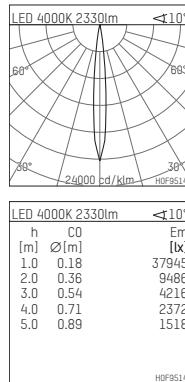

108 120 04 910 P | white

complx.150 | insider
directional spotlight
LED | 28 W 4000 K

- directional spotlight complx.150 insider
- with plasterboard panel and integrated installation frame
- with LED 3150 lm
- colour temperature: 4000 K
- colour rendering index: CRI >80
- L90 / B10 (50.000h)
- SDCM < 2
- net luminous flux: 2330 lm
- total load: 28 W
- luminous efficacy: 83,2 lm/W
- rotationsymmetrical light distribution, spot
- aluminium darklight reflector, mirror finish anodized
- safety-rope for reflector modules
- beam angle: 10 °
- with external LED power unit, electronic, 220-240 V, 0/50/60 Hz
- power supply: supply cord with plug connection 2x5x2,5 mm², length: 360 mm
- suitable for through wiring
- housing of die cast aluminium
- safety glass, clear
- recessing ring of die cast aluminium
- length: 400 mm, width: 400 mm, height: 149 mm
- diameter: 153 mm
- recessing depth: 162 mm, ceiling thickness: 12.5 mm
- rotatable 360°, fixable setting, 0°-30° tiltable, fixable setting
- weight: 0 kg
- protection rating: IP20
- protection class I
- 5 years Hoffmeister warranty
- Made in Germany
- certificates: manufactured according to DIN VDE 0711 / EN 60598, CE
- colour: white (RAL9016)
- 108 120 04 910 P
