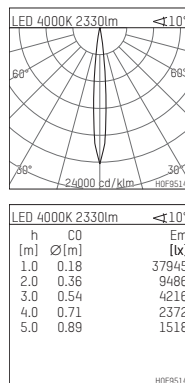

## 108 120 04 910 RD | white

complx.150 | rim  
directional spotlight  
LED | 28 W 4000 K

- directional spotlight complx.150 rim
- with a rim projecting over the ceiling
- for installation into suspended ceilings
- with LED 3150 lm
- colour temperature: 4000 K
- colour rendering index: CRI >80
- L90 / B10 (50.000h)
- SDCM < 2
- net luminous flux: 2330 lm
- total load: 28 W
- luminous efficacy: 83,2 lm/W
- rotationsymmetrical light distribution, spot
- aluminium darklight reflector, mirror finish anodized
- safety-rope for reflector modules
- beam angle: 10 °
- with external LED power unit, electronic (DALI), 220-240 V, 0/50/60 Hz
- amplitude dimming
- dimming range: 100-1 %
- power supply: supply cord with plug connection 2x5x2,5 mm<sup>2</sup>, length: 360 mm
- suitable for through wiring
- housing of die cast aluminium
- safety glass, clear
- recessing ring of die cast aluminium
- height: 147 mm
- diameter: 180 mm, recessing diameter: 170 mm
- recessing depth: 160 mm, ceiling thickness: 1-35 mm
- rotatable 360°, fixable setting, 0°-30° tiltable, fixable setting
- weight: 2,02 kg
- protection rating: IP20
- protection class I
- 5 years Hoffmeister warranty
- Made in Germany
- certificates: manufactured according to DIN VDE 0711 / EN 60598, CE
- colour: white (RAL9016)
- 108 120 04 910 RD

- Overview of accessories on the following page / s

108 120 04 910 RD  
**accessory****Optional accessories**

description accessory general	dimensions in mm	item number	pic.-No.
housing for concrete cast for recessed downlights complx.150 rim	ØxH: 422 x 160	108 005 10 000	01