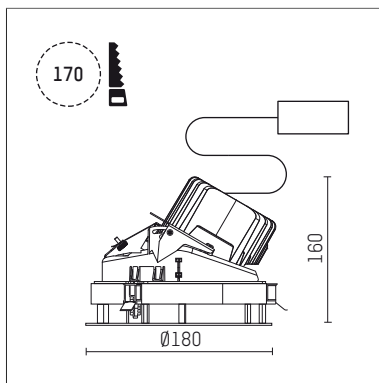

## 108 120 04 910 RD | white

complx.150 | rim  
directional spotlight  
LED | 28 W 4000 K

- directional spotlight complx.150 rim
- with a rim projecting over the ceiling
- for installation into suspended ceilings
- with LED 3150 lm
- colour temperature: 4000 K
- colour rendering index: CRI >80
- L90 / B10 (50.000h)
- SDCM < 2
- net luminous flux: 2330 lm
- total load: 28 W
- luminous efficacy: 83,2 lm/W
- rotationsymmetrical light distribution, spot
- aluminium darklight reflector, mirror finish anodized
- safety-rope for reflector modules
- beam angle: 10 °
- with external LED power unit, electronic (DALI), 220-240 V, 0/50/60 Hz
- amplitude dimming
- dimming range: 100-1 %
- power supply: supply cord with plug connection 2x5x2,5 mm<sup>2</sup>, length: 360 mm
- suitable for through wiring
- housing of die cast aluminium
- safety glass, clear
- recessing ring of die cast aluminium
- height: 147 mm
- diameter: 180 mm, recessing diameter: 170 mm
- recessing depth: 160 mm, ceiling thickness: 1-35 mm
- rotatable 360°, fixable setting, 0°-30° tiltable, fixable setting
- weight: 2,02 kg
- protection rating: IP20
- protection class I
- 5 years Hoffmeister warranty
- Made in Germany
- certificates: manufactured according to DIN VDE 0711 / EN 60598, CE
- colour: white (RAL9016)
- 108 120 04 910 RD

- Overview of accessories on the following page / s

108 120 04 910 RD  
**accessory****Optional accessories**

description accessory general	dimensions in mm	item number	pic.-No.
housing for concrete cast for recessed downlights complx.150 rim	ØxH: 422 x 160	108 005 10 000	01