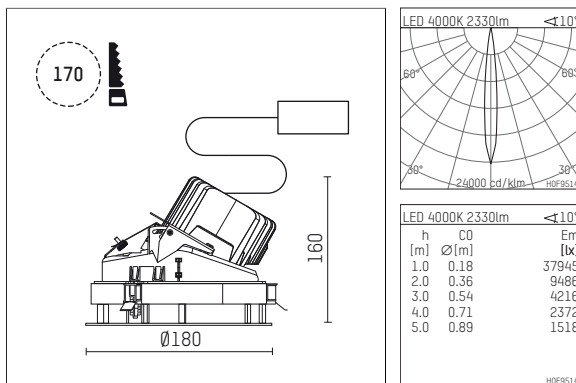

108 120 04 910 R | white

complx.150 | rim
directional spotlight
LED | 28 W 4000 K

- directional spotlight complx.150 rim
- with a rim projecting over the ceiling
- for installation into suspended ceilings
- with LED 3150 lm
- colour temperature: 4000 K
- colour rendering index: CRI >80
- L90 / B10 (50.000h)
- SDCM < 2
- net luminous flux: 2330 lm
- total load: 28 W
- luminous efficacy: 83,2 lm/W
- rotationsymmetrical light distribution, spot
- aluminium darklight reflector, mirror finish anodized
- safety-rope for reflector modules
- beam angle: 10 °
- with external LED power unit, electronic, 220-240 V, 0/50/60 Hz
- power supply: supply cord with plug connection 2x5x2,5 mm², length: 360 mm
- suitable for through wiring
- housing of die cast aluminium
- safety glass, clear
- recessing ring of die cast aluminium
- height: 147 mm
- diameter: 180 mm, recessing diameter: 170 mm
- recessing depth: 160 mm, ceiling thickness: 1-35 mm
- rotatable 360°, fixable setting, 0°-30° tiltable, fixable setting
- weight: 2,02 kg
- protection rating: IP20
- protection class I
- 5 years Hoffmeister warranty
- Made in Germany
- certificates: manufactured according to DIN VDE 0711 / EN 60598, CE
- colour: white (RAL9016)
- 108 120 04 910 R

- Overview of accessories on the following page / s

108 120 04 910 R
accessory**Optional accessories**

description accessory general	dimensions in mm	item number	pic.-No.
housing for concrete cast for recessed downlights complx.150 rim	ØxH: 422 x 160	108 005 10 000	01