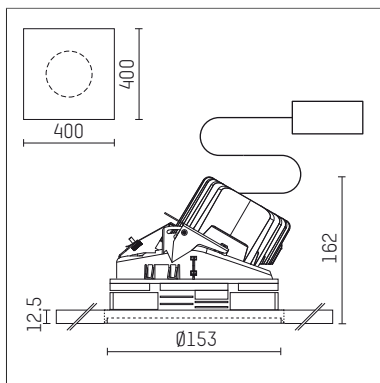

## 108 121 02 910 PD | white

complx.150 | insider  
directional spotlight  
LED | 28 W 2700 K

- directional spotlight complx.150 insider
- with plasterboard panel and integrated installation frame
- with LED 2100 lm
- colour temperature: 2700 K
- colour rendering index: CRI >90
- L90 / B10 (50.000h)
- SDCM < 2
- net luminous flux: 1540 lm
- total load: 28 W
- luminous efficacy: 55,0 lm/W
- rotationsymmetrical light distribution, spot
- aluminium darklight reflector, mirror finish anodized
- safety-rope for reflector modules
- beam angle: 15 °
- with external LED power unit, electronic (DALI), 220-240 V, 0/50/60 Hz
- amplitude dimming
- dimming range: 100-1 %
- power supply: supply cord with plug connection 2x5x2,5 mm², length: 360 mm
- housing of die cast aluminium
- safety glass, clear
- recessing ring of die cast aluminium
- length: 400 mm, width: 400 mm, height: 149 mm
- diameter: 153 mm
- recessing depth: 162 mm, ceiling thickness: 12.5 mm
- rotatable 360°, fixable setting, 0°-30° tiltable, fixable setting
- weight: 3,2 kg
- protection rating: IP20
- protection class I
- 5 years Hoffmeister warranty
- Made in Germany
- certificates: manufactured according to DIN VDE 0711 / EN 60598, CE
- colour: white (RAL9016)
- 108 121 02 910 PD