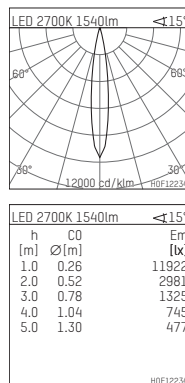

## 108 121 02 910 PD | white

complx.150 | insider  
directional spotlight  
LED | 28 W 2700 K

- directional spotlight complx.150 insider
- with plasterboard panel and integrated installation frame
- with LED 2100 lm
- colour temperature: 2700 K
- colour rendering index: CRI >90
- L90 / B10 (50.000h)
- SDCM < 2
- net luminous flux: 1540 lm
- total load: 28 W
- luminous efficacy: 55,0 lm/W
- rotationsymmetrical light distribution, spot
- aluminium darklight reflector, mirror finish anodized
- safety-rope for reflector modules
- beam angle: 15 °
- with external LED power unit, electronic (DALI), 220-240 V, 0/50/60 Hz
- amplitude dimming
- dimming range: 100-1 %
- power supply: supply cord with plug connection 2x5x2,5 mm², length: 360 mm
- housing of die cast aluminium
- safety glass, clear
- recessing ring of die cast aluminium
- length: 400 mm, width: 400 mm, height: 149 mm
- diameter: 153 mm
- recessing depth: 162 mm, ceiling thickness: 12.5 mm
- rotatable 360°, fixable setting, 0°-30° tiltable, fixable setting
- weight: 3,2 kg
- protection rating: IP20
- protection class I
- 5 years Hoffmeister warranty
- Made in Germany
- certificates: manufactured according to DIN VDE 0711 / EN 60598, CE
- colour: white (RAL9016)
- 108 121 02 910 PD