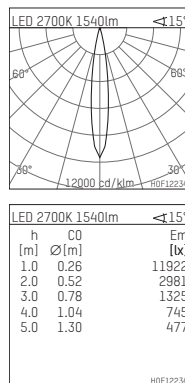

108 121 02 910 P | white

complx.150 | insider
directional spotlight
LED | 28 W 2700 K

- directional spotlight complx.150 insider
- with plasterboard panel and integrated installation frame
- with LED 2100 lm
- colour temperature: 2700 K
- colour rendering index: CRI >90
- L90 / B10 (50.000h)
- SDCM < 2
- net luminous flux: 1540 lm
- total load: 28 W
- luminous efficacy: 55,0 lm/W
- rotationsymmetrical light distribution, spot
- aluminium darklight reflector, mirror finish anodized
- safety-rope for reflector modules
- beam angle: 15 °
- with external LED power unit, electronic, 220-240 V, 0/50/60 Hz
- power supply: supply cord with plug connection 2x5x2,5 mm², length: 360 mm
- suitable for through wiring
- housing of die cast aluminium
- safety glass, clear
- recessing ring of die cast aluminium
- length: 400 mm, width: 400 mm, height: 149 mm
- diameter: 153 mm
- recessing depth: 162 mm, ceiling thickness: 12.5 mm
- rotatable 360°, fixable setting, 0°-30° tiltable, fixable setting
- weight: 0 kg
- protection rating: IP20
- protection class I
- 5 years Hoffmeister warranty
- Made in Germany
- certificates: manufactured according to DIN VDE 0711 / EN 60598, CE
- colour: white (RAL9016)
- 108 121 02 910 P
