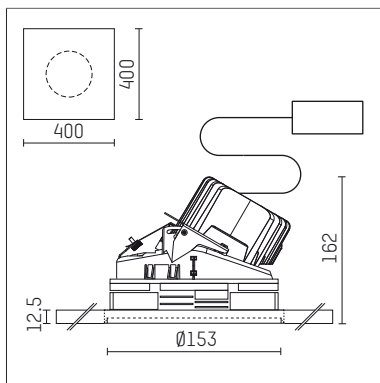

108 121 02 910 P | white

complx.150 | insider
directional spotlight
LED | 28 W 2700 K

- directional spotlight complx.150 insider
- with plasterboard panel and integrated installation frame
- with LED 2100 lm
- colour temperature: 2700 K
- colour rendering index: CRI >90
- L90 / B10 (50.000h)
- SDCM < 2
- net luminous flux: 1540 lm
- total load: 28 W
- luminous efficacy: 55,0 lm/W
- rotationsymmetrical light distribution, spot
- aluminium darklight reflector, mirror finish anodized
- safety-rope for reflector modules
- beam angle: 15 °
- with external LED power unit, electronic, 220-240 V, 0/50/60 Hz
- power supply: supply cord with plug connection 2x5x2,5 mm², length: 360 mm
- suitable for through wiring
- housing of die cast aluminium
- safety glass, clear
- recessing ring of die cast aluminium
- length: 400 mm, width: 400 mm, height: 149 mm
- diameter: 153 mm
- recessing depth: 162 mm, ceiling thickness: 12.5 mm
- rotatable 360°, fixable setting, 0°-30° tiltable, fixable setting
- weight: 0 kg
- protection rating: IP20
- protection class I
- 5 years Hoffmeister warranty
- Made in Germany
- certificates: manufactured according to DIN VDE 0711 / EN 60598, CE
- colour: white (RAL9016)
- 108 121 02 910 P
