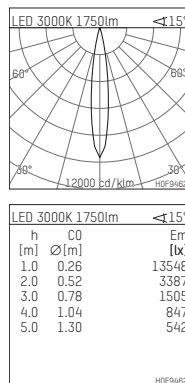

## 108 121 03 910 PD | white

complx.150 | insider  
directional spotlight  
LED | 28 W 3000 K

- directional spotlight complx.150 insider
- with plasterboard panel and integrated installation frame
- with LED 2400 lm
- colour temperature: 3000 K
- colour rendering index: CRI >90
- L90 / B10 (50.000h)
- SDCM < 2
- net luminous flux: 1750 lm
- total load: 28 W
- luminous efficacy: 62,5 lm/W
- rotationsymmetrical light distribution, spot
- aluminium darklight reflector, mirror finish anodized
- safety-rope for reflector modules
- beam angle: 15 °
- with external LED power unit, electronic (DALI), 220-240 V, 0/50/60 Hz
- amplitude dimming
- dimming range: 100-1 %
- power supply: supply cord with plug connection 2x5x2,5 mm², length: 360 mm
- suitable for through wiring
- housing of die cast aluminium
- safety glass, clear
- recessing ring of die cast aluminium
- length: 400 mm, width: 400 mm, height: 149 mm
- diameter: 153 mm
- recessing depth: 162 mm, ceiling thickness: 12.5 mm
- rotatable 360°, fixable setting, 0°-30° tiltable, fixable setting
- weight: 3,2 kg
- protection rating: IP20
- protection class I
- 5 years Hoffmeister warranty
- Made in Germany
- certificates: manufactured according to DIN VDE 0711 / EN 60598, CE
- colour: white (RAL9016)
- 108 121 03 910 PD