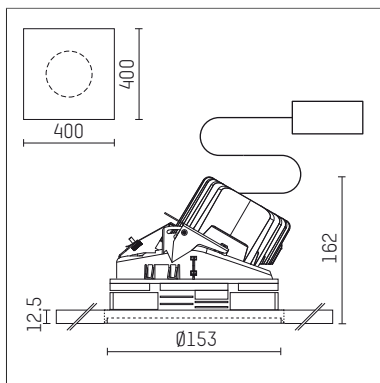

## 108 121 03 910 PD | white

complx.150 | insider  
directional spotlight  
LED | 28 W 3000 K

- directional spotlight complx.150 insider
- with plasterboard panel and integrated installation frame
- with LED 2400 lm
- colour temperature: 3000 K
- colour rendering index: CRI >90
- L90 / B10 (50.000h)
- SDCM < 2
- net luminous flux: 1750 lm
- total load: 28 W
- luminous efficacy: 62,5 lm/W
- rotationsymmetrical light distribution, spot
- aluminium darklight reflector, mirror finish anodized
- safety-rope for reflector modules
- beam angle: 15 °
- with external LED power unit, electronic (DALI), 220-240 V, 0/50/60 Hz
- amplitude dimming
- dimming range: 100-1 %
- power supply: supply cord with plug connection 2x5x2,5 mm², length: 360 mm
- suitable for through wiring
- housing of die cast aluminium
- safety glass, clear
- recessing ring of die cast aluminium
- length: 400 mm, width: 400 mm, height: 149 mm
- diameter: 153 mm
- recessing depth: 162 mm, ceiling thickness: 12.5 mm
- rotatable 360°, fixable setting, 0°-30° tiltable, fixable setting
- weight: 3,2 kg
- protection rating: IP20
- protection class I
- 5 years Hoffmeister warranty
- Made in Germany
- certificates: manufactured according to DIN VDE 0711 / EN 60598, CE
- colour: white (RAL9016)
- 108 121 03 910 PD