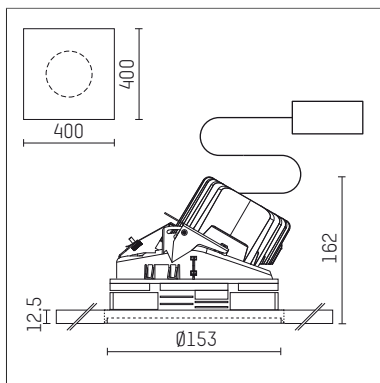

108 121 03 910 P | white

complx.150 | insider
directional spotlight
LED | 28 W 3000 K

- directional spotlight complx.150 insider
- with plasterboard panel and integrated installation frame
- with LED 2400 lm
- colour temperature: 3000 K
- colour rendering index: CRI >90
- L90 / B10 (50.000h)
- SDCM < 2
- net luminous flux: 1750 lm
- total load: 28 W
- luminous efficacy: 62,5 lm/W
- rotationsymmetrical light distribution, spot
- aluminium darklight reflector, mirror finish anodized
- safety-rope for reflector modules
- beam angle: 15 °
- with external LED power unit, electronic, 220-240 V, 0/50/60 Hz
- power supply: supply cord with plug connection 2x5x2,5 mm², length: 360 mm
- suitable for through wiring
- housing of die cast aluminium
- safety glass, clear
- recessing ring of die cast aluminium
- length: 400 mm, width: 400 mm, height: 149 mm
- diameter: 153 mm
- recessing depth: 162 mm, ceiling thickness: 12.5 mm
- rotatable 360°, fixable setting, 0°-30° tiltable, fixable setting
- weight: 0 kg
- protection rating: IP20
- protection class I
- 5 years Hoffmeister warranty
- Made in Germany
- certificates: manufactured according to DIN VDE 0711 / EN 60598, CE
- colour: white (RAL9016)
- 108 121 03 910 P
