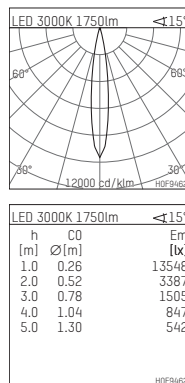

108 121 03 910 P | white

complx.150 | insider
directional spotlight
LED | 28 W 3000 K

- directional spotlight complx.150 insider
- with plasterboard panel and integrated installation frame
- with LED 2400 lm
- colour temperature: 3000 K
- colour rendering index: CRI >90
- L90 / B10 (50.000h)
- SDCM < 2
- net luminous flux: 1750 lm
- total load: 28 W
- luminous efficacy: 62,5 lm/W
- rotationsymmetrical light distribution, spot
- aluminium darklight reflector, mirror finish anodized
- safety-rope for reflector modules
- beam angle: 15 °
- with external LED power unit, electronic, 220-240 V, 0/50/60 Hz
- power supply: supply cord with plug connection 2x5x2,5 mm², length: 360 mm
- suitable for through wiring
- housing of die cast aluminium
- safety glass, clear
- recessing ring of die cast aluminium
- length: 400 mm, width: 400 mm, height: 149 mm
- diameter: 153 mm
- recessing depth: 162 mm, ceiling thickness: 12.5 mm
- rotatable 360°, fixable setting, 0°-30° tiltable, fixable setting
- weight: 0 kg
- protection rating: IP20
- protection class I
- 5 years Hoffmeister warranty
- Made in Germany
- certificates: manufactured according to DIN VDE 0711 / EN 60598, CE
- colour: white (RAL9016)
- 108 121 03 910 P
