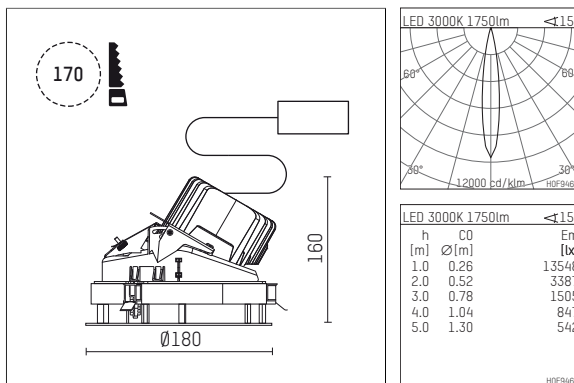

## 108 121 03 910 RD | white

complx.150 | rim  
directional spotlight  
LED | 28 W 3000 K

- directional spotlight complx.150 rim
- with a rim projecting over the ceiling
- for installation into suspended ceilings
- with LED 2400 lm
- colour temperature: 3000 K
- colour rendering index: CRI >90
- L90 / B10 (50.000h)
- SDCM < 2
- net luminous flux: 1750 lm
- total load: 28 W
- luminous efficacy: 62,5 lm/W
- rotationsymmetrical light distribution, spot
- aluminium darklight reflector, mirror finish anodized
- safety-rope for reflector modules
- beam angle: 15 °
- with external LED power unit, electronic (DALI), 220-240 V, 0/50/60 Hz
- amplitude dimming
- dimming range: 100-1 %
- power supply: supply cord with plug connection 2x5x2,5 mm<sup>2</sup>, length: 360 mm
- suitable for through wiring
- housing of die cast aluminium
- safety glass, clear
- recessing ring of die cast aluminium
- height: 147 mm
- diameter: 180 mm, recessing diameter: 170 mm
- recessing depth: 160 mm, ceiling thickness: 1-35 mm
- rotatable 360°, fixable setting, 0°-30° tilttable, fixable setting
- weight: 1,28 kg
- protection rating: IP20
- protection class I
- 5 years Hoffmeister warranty
- Made in Germany
- certificates: manufactured according to DIN VDE 0711 / EN 60598, CE
- colour: white (RAL9016)
- 108 121 03 910 RD

- Overview of accessories on the following page / s

108 121 03 910 RD  
**accessory****Optional accessories**

description accessory general	dimensions in mm	item number	pic.-No.
housing for concrete cast for recessed downlights complx.150 rim	ØxH: 422 x 160	108 005 10 000	01