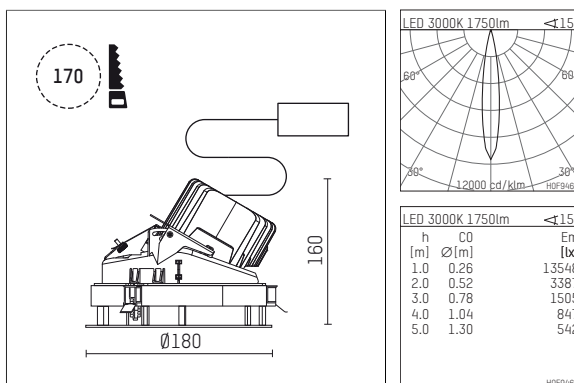

## 108 121 03 910 R | white

complx.150 | rim  
directional spotlight  
LED | 28 W 3000 K

- directional spotlight complx.150 rim
- with a rim projecting over the ceiling
- for installation into suspended ceilings
- with LED 2400 lm
- colour temperature: 3000 K
- colour rendering index: CRI >90
- L90 / B10 (50.000h)
- SDCM < 2
- net luminous flux: 1750 lm
- total load: 28 W
- luminous efficacy: 62,5 lm/W
- rotationsymmetrical light distribution, spot
- aluminium darklight reflector, mirror finish anodized
- safety-rope for reflector modules
- beam angle: 15 °
- with external LED power unit, electronic, 220-240 V, 0/50/60 Hz
- power supply: supply cord with plug connection 2x5x2,5 mm², length: 360 mm
- suitable for through wiring
- housing of die cast aluminium
- safety glass, clear
- recessing ring of die cast aluminium
- height: 147 mm
- diameter: 180 mm, recessing diameter: 170 mm
- recessing depth: 160 mm, ceiling thickness: 1-35 mm
- rotatable 360°, fixable setting, 0°-30° tiltable, fixable setting
- weight: 1,28 kg
- protection rating: IP20
- protection class I
- 5 years Hoffmeister warranty
- Made in Germany
- certificates: manufactured according to DIN VDE 0711 / EN 60598, CE
- colour: white (RAL9016)
- 108 121 03 910 R

- Overview of accessories on the following page / s

108 121 03 910 R  
**accessory****Optional accessories**

description accessory general	dimensions in mm	item number	pic.-No.
housing for concrete cast for recessed downlights complx.150 rim	ØxH: 422 x 160	108 005 10 000	01