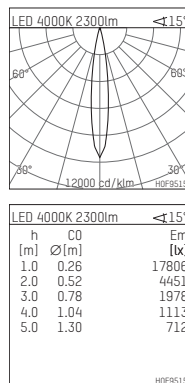

108 121 04 910 PD | white

complx.150 | insider
directional spotlight
LED | 28 W 4000 K

- directional spotlight complx.150 insider
- with plasterboard panel and integrated installation frame
- with LED 3150 lm
- colour temperature: 4000 K
- colour rendering index: CRI >80
- L90 / B10 (50.000h)
- SDCM < 2
- net luminous flux: 2300 lm
- total load: 28 W
- luminous efficacy: 82,1 lm/W
- rotationsymmetrical light distribution, spot
- aluminium darklight reflector, mirror finish anodized
- safety-rope for reflector modules
- beam angle: 15 °
- with external LED power unit, electronic (DALI), 220-240 V, 0/50/60 Hz
- amplitude dimming
- dimming range: 100-1 %
- power supply: supply cord with plug connection 2x5x2,5 mm², length: 360 mm
- suitable for through wiring
- housing of die cast aluminium
- safety glass, clear
- recessing ring of die cast aluminium
- length: 400 mm, width: 400 mm, height: 149 mm
- diameter: 153 mm
- recessing depth: 162 mm, ceiling thickness: 12.5 mm
- rotatable 360°, fixable setting, 0°-30° tiltable, fixable setting
- weight: 3,2 kg
- protection rating: IP20
- protection class I
- 5 years Hoffmeister warranty
- Made in Germany
- certificates: manufactured according to DIN VDE 0711 / EN 60598, CE
- colour: white (RAL9016)
- 108 121 04 910 PD
