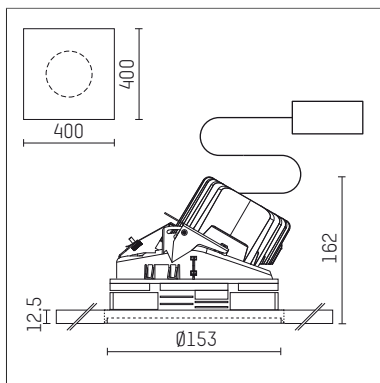

108 121 04 910 PD | white

complx.150 | insider
directional spotlight
LED | 28 W 4000 K

- directional spotlight complx.150 insider
- with plasterboard panel and integrated installation frame
- with LED 3150 lm
- colour temperature: 4000 K
- colour rendering index: CRI >80
- L90 / B10 (50.000h)
- SDCM < 2
- net luminous flux: 2300 lm
- total load: 28 W
- luminous efficacy: 82,1 lm/W
- rotationsymmetrical light distribution, spot
- aluminium darklight reflector, mirror finish anodized
- safety-rope for reflector modules
- beam angle: 15 °
- with external LED power unit, electronic (DALI), 220-240 V, 0/50/60 Hz
- amplitude dimming
- dimming range: 100-1 %
- power supply: supply cord with plug connection 2x5x2,5 mm², length: 360 mm
- suitable for through wiring
- housing of die cast aluminium
- safety glass, clear
- recessing ring of die cast aluminium
- length: 400 mm, width: 400 mm, height: 149 mm
- diameter: 153 mm
- recessing depth: 162 mm, ceiling thickness: 12.5 mm
- rotatable 360°, fixable setting, 0°-30° tiltable, fixable setting
- weight: 3,2 kg
- protection rating: IP20
- protection class I
- 5 years Hoffmeister warranty
- Made in Germany
- certificates: manufactured according to DIN VDE 0711 / EN 60598, CE
- colour: white (RAL9016)
- 108 121 04 910 PD
