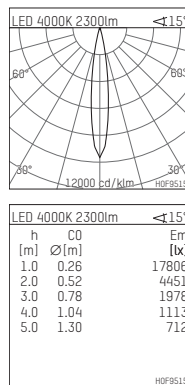

## 108 121 04 910 P | white

complx.150 | insider  
directional spotlight  
LED | 28 W 4000 K

- directional spotlight complx.150 insider
- with plasterboard panel and integrated installation frame
- with LED 3150 lm
- colour temperature: 4000 K
- colour rendering index: CRI >80
- L90 / B10 (50.000h)
- SDCM < 2
- net luminous flux: 2300 lm
- total load: 28 W
- luminous efficacy: 82,1 lm/W
- rotationsymmetrical light distribution, spot
- aluminium darklight reflector, mirror finish anodized
- safety-rope for reflector modules
- beam angle: 15 °
- with external LED power unit, electronic, 220-240 V, 0/50/60 Hz
- power supply: supply cord with plug connection 2x5x2,5 mm<sup>2</sup>, length: 360 mm
- suitable for through wiring
- housing of die cast aluminium
- safety glass, clear
- recessing ring of die cast aluminium
- length: 400 mm, width: 400 mm, height: 149 mm
- diameter: 153 mm
- recessing depth: 162 mm, ceiling thickness: 12.5 mm
- rotatable 360°, fixable setting, 0°-30° tiltable, fixable setting
- weight: 0 kg
- protection rating: IP20
- protection class I
- 5 years Hoffmeister warranty
- Made in Germany
- certificates: manufactured according to DIN VDE 0711 / EN 60598, CE
- colour: white (RAL9016)
- 108 121 04 910 P