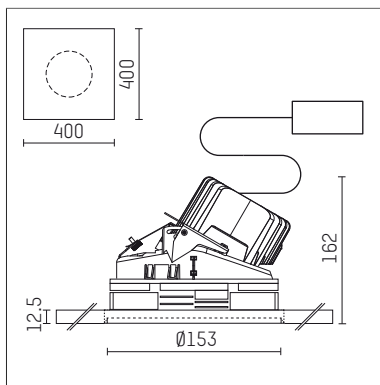

## 108 121 04 910 P | white

complx.150 | insider  
directional spotlight  
LED | 28 W 4000 K

- directional spotlight complx.150 insider
- with plasterboard panel and integrated installation frame
- with LED 3150 lm
- colour temperature: 4000 K
- colour rendering index: CRI >80
- L90 / B10 (50.000h)
- SDCM < 2
- net luminous flux: 2300 lm
- total load: 28 W
- luminous efficacy: 82,1 lm/W
- rotationsymmetrical light distribution, spot
- aluminium darklight reflector, mirror finish anodized
- safety-rope for reflector modules
- beam angle: 15 °
- with external LED power unit, electronic, 220-240 V, 0/50/60 Hz
- power supply: supply cord with plug connection 2x5x2,5 mm<sup>2</sup>, length: 360 mm
- suitable for through wiring
- housing of die cast aluminium
- safety glass, clear
- recessing ring of die cast aluminium
- length: 400 mm, width: 400 mm, height: 149 mm
- diameter: 153 mm
- recessing depth: 162 mm, ceiling thickness: 12.5 mm
- rotatable 360°, fixable setting, 0°-30° tiltable, fixable setting
- weight: 0 kg
- protection rating: IP20
- protection class I
- 5 years Hoffmeister warranty
- Made in Germany
- certificates: manufactured according to DIN VDE 0711 / EN 60598, CE
- colour: white (RAL9016)
- 108 121 04 910 P