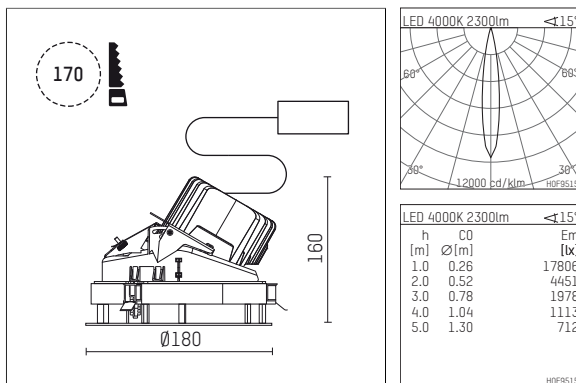

108 121 04 910 RD | white

complx.150 | rim
directional spotlight
LED | 28 W 4000 K

- directional spotlight complx.150 rim
- with a rim projecting over the ceiling
- for installation into suspended ceilings
- with LED 3150 lm
- colour temperature: 4000 K
- colour rendering index: CRI >80
- L90 / B10 (50.000h)
- SDCM < 2
- net luminous flux: 2300 lm
- total load: 28 W
- luminous efficacy: 82,1 lm/W
- rotationsymmetrical light distribution, spot
- aluminium darklight reflector, mirror finish anodized
- safety-rope for reflector modules
- beam angle: 15 °
- with external LED power unit, electronic (DALI), 220-240 V, 0/50/60 Hz
- amplitude dimming
- dimming range: 100-1 %
- power supply: supply cord with plug connection 2x5x2,5 mm², length: 360 mm
- suitable for through wiring
- housing of die cast aluminium
- safety glass, clear
- recessing ring of die cast aluminium
- height: 147 mm
- diameter: 180 mm, recessing diameter: 170 mm
- recessing depth: 160 mm, ceiling thickness: 1-35 mm
- rotatable 360°, fixable setting, 0°-30° tilttable, fixable setting
- weight: 1,28 kg
- protection rating: IP20
- protection class I
- 5 years Hoffmeister warranty
- Made in Germany
- certificates: manufactured according to DIN VDE 0711 / EN 60598, CE
- colour: white (RAL9016)
- 108 121 04 910 RD

- Overview of accessories on the following page / s

108 121 04 910 RD
accessory

Optional accessories

description accessory general	dimensions in mm	item number	pic.-No.
housing for concrete cast for recessed downlights complx.150 rim	ØxH: 422 x 160	108 005 10 000	01