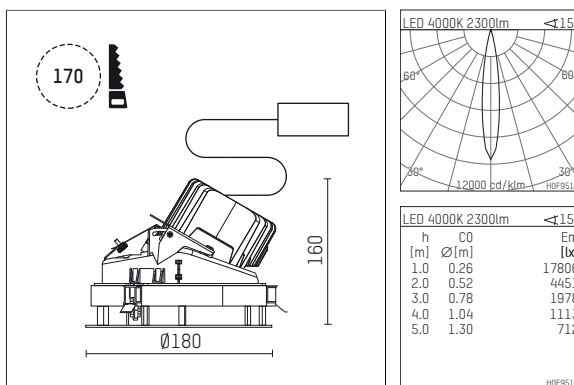

108 121 04 910 R | white

complx.150 | rim
directional spotlight
LED | 28 W 4000 K

- directional spotlight complx.150 rim
- with a rim projecting over the ceiling
- for installation into suspended ceilings
- with LED 3150 lm
- colour temperature: 4000 K
- colour rendering index: CRI >80
- L90 / B10 (50.000h)
- SDCM < 2
- net luminous flux: 2300 lm
- total load: 28 W
- luminous efficacy: 82,1 lm/W
- rotationsymmetrical light distribution, spot
- aluminium darklight reflector, mirror finish anodized
- safety-rope for reflector modules
- beam angle: 15 °
- with external LED power unit, electronic, 220-240 V, 0/50/60 Hz
- power supply: supply cord with plug connection 2x5x2,5 mm², length: 360 mm
- suitable for through wiring
- housing of die cast aluminium
- safety glass, clear
- recessing ring of die cast aluminium
- height: 147 mm
- diameter: 180 mm, recessing diameter: 170 mm
- recessing depth: 160 mm, ceiling thickness: 1-35 mm
- rotatable 360°, fixable setting, 0°-30° tiltable, fixable setting
- weight: 1,28 kg
- protection rating: IP20
- protection class I
- 5 years Hoffmeister warranty
- Made in Germany
- certificates: manufactured according to DIN VDE 0711 / EN 60598, CE
- colour: white (RAL9016)
- 108 121 04 910 R

- Overview of accessories on the following page / s

108 121 04 910 R
accessory**Optional accessories**

description accessory general	dimensions in mm	item number	pic.-No.
housing for concrete cast for recessed downlights complx.150 rim	ØxH: 422 x 160	108 005 10 000	01