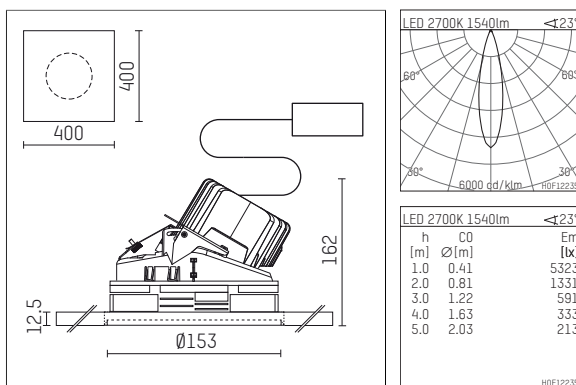

108 122 02 910 P | white

complx.150 | insider
directional spotlight
LED | 28 W 2700 K

- directional spotlight complx.150 insider
- with plasterboard panel and integrated installation frame
- with LED 2100 lm
- colour temperature: 2700 K
- colour rendering index: CRI >90
- L90 / B10 (50.000h)
- SDCM < 2
- net luminous flux: 1540 lm
- total load: 28 W
- luminous efficacy: 55,0 lm/W
- rotationsymmetrical light distribution, medium
- aluminium darklight reflector, mirror finish anodized
- safety-rope for reflector modules
- beam angle: 25 °
- with external LED power unit, electronic, 220-240 V, 0/50/60 Hz
- power supply: supply cord with plug connection 2x5x2,5 mm², length: 360 mm
- suitable for through wiring
- housing of die cast aluminium
- safety glass, clear
- recessing ring of die cast aluminium
- length: 400 mm, width: 400 mm, height: 149 mm
- diameter: 153 mm
- recessing depth: 162 mm, ceiling thickness: 12.5 mm
- rotatable 360°, fixable setting, 0°-30° tiltable, fixable setting
- weight: 0 kg
- protection rating: IP20
- protection class I
- 5 years Hoffmeister warranty
- Made in Germany
- certificates: manufactured according to DIN VDE 0711 / EN 60598, CE
- colour: white (RAL9016)
- 108 122 02 910 P
