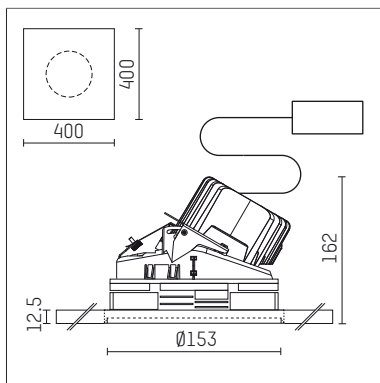

108 122 03 910 PD | white

complx.150 | insider
directional spotlight
LED | 28 W 3000 K

- directional spotlight complx.150 insider
- with plasterboard panel and integrated installation frame
- with LED 2400 lm
- colour temperature: 3000 K
- colour rendering index: CRI >90
- L90 / B10 (50.000h)
- SDCM < 2
- net luminous flux: 1750 lm
- total load: 28 W
- luminous efficacy: 62,5 lm/W
- rotationsymmetrical light distribution, medium
- aluminium darklight reflector, mirror finish anodized
- safety-rope for reflector modules
- beam angle: 25 °
- with external LED power unit, electronic (DALI), 220-240 V, 0/50/60 Hz
- amplitude dimming
- dimming range: 100-1 %
- power supply: supply cord with plug connection 2x5x2,5 mm², length: 360 mm
- suitable for through wiring
- housing of die cast aluminium
- safety glass, clear
- recessing ring of die cast aluminium
- length: 400 mm, width: 400 mm, height: 149 mm
- diameter: 153 mm
- recessing depth: 162 mm, ceiling thickness: 12.5 mm
- rotatable 360°, fixable setting, 0°-30° tiltable, fixable setting
- weight: 3,2 kg
- protection rating: IP20
- protection class I
- 5 years Hoffmeister warranty
- Made in Germany
- certificates: manufactured according to DIN VDE 0711 / EN 60598, CE
- colour: white (RAL9016)
- 108 122 03 910 PD
