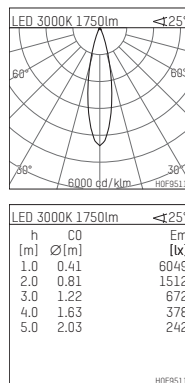

108 122 03 910 PD | white

complx.150 | insider
directional spotlight
LED | 28 W 3000 K

- directional spotlight complx.150 insider
- with plasterboard panel and integrated installation frame
- with LED 2400 lm
- colour temperature: 3000 K
- colour rendering index: CRI >90
- L90 / B10 (50.000h)
- SDCM < 2
- net luminous flux: 1750 lm
- total load: 28 W
- luminous efficacy: 62,5 lm/W
- rotationsymmetrical light distribution, medium
- aluminium darklight reflector, mirror finish anodized
- safety-rope for reflector modules
- beam angle: 25 °
- with external LED power unit, electronic (DALI), 220-240 V, 0/50/60 Hz
- amplitude dimming
- dimming range: 100-1 %
- power supply: supply cord with plug connection 2x5x2,5 mm², length: 360 mm
- suitable for through wiring
- housing of die cast aluminium
- safety glass, clear
- recessing ring of die cast aluminium
- length: 400 mm, width: 400 mm, height: 149 mm
- diameter: 153 mm
- recessing depth: 162 mm, ceiling thickness: 12.5 mm
- rotatable 360°, fixable setting, 0°-30° tiltable, fixable setting
- weight: 3,2 kg
- protection rating: IP20
- protection class I
- 5 years Hoffmeister warranty
- Made in Germany
- certificates: manufactured according to DIN VDE 0711 / EN 60598, CE
- colour: white (RAL9016)
- 108 122 03 910 PD
