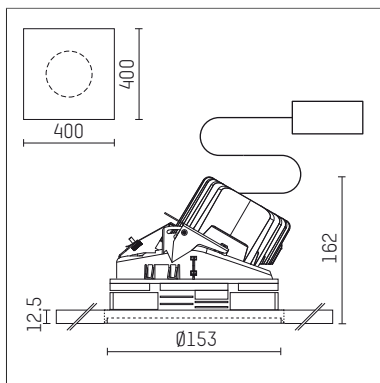

108 122 03 910 P | white

complx.150 | insider
directional spotlight
LED | 28 W 3000 K

- directional spotlight complx.150 insider
- with plasterboard panel and integrated installation frame
- with LED 2400 lm
- colour temperature: 3000 K
- colour rendering index: CRI >90
- L90 / B10 (50.000h)
- SDCM < 2
- net luminous flux: 1750 lm
- total load: 28 W
- luminous efficacy: 62,5 lm/W
- rotationsymmetrical light distribution, medium
- aluminium darklight reflector, mirror finish anodized
- safety-rope for reflector modules
- beam angle: 25 °
- with external LED power unit, electronic, 220-240 V, 0/50/60 Hz
- power supply: supply cord with plug connection 2x5x2,5 mm², length: 360 mm
- suitable for through wiring
- housing of die cast aluminium
- safety glass, clear
- recessing ring of die cast aluminium
- length: 400 mm, width: 400 mm, height: 149 mm
- diameter: 153 mm
- recessing depth: 162 mm, ceiling thickness: 12.5 mm
- rotatable 360°, fixable setting, 0°-30° tiltable, fixable setting
- weight: 0 kg
- protection rating: IP20
- protection class I
- 5 years Hoffmeister warranty
- Made in Germany
- certificates: manufactured according to DIN VDE 0711 / EN 60598, CE
- colour: white (RAL9016)
- 108 122 03 910 P
