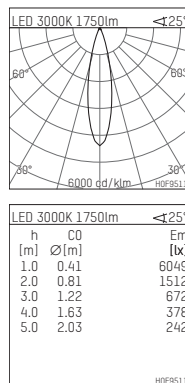

108 122 03 910 P | white

complx.150 | insider
directional spotlight
LED | 28 W 3000 K

- directional spotlight complx.150 insider
- with plasterboard panel and integrated installation frame
- with LED 2400 lm
- colour temperature: 3000 K
- colour rendering index: CRI >90
- L90 / B10 (50.000h)
- SDCM < 2
- net luminous flux: 1750 lm
- total load: 28 W
- luminous efficacy: 62,5 lm/W
- rotationsymmetrical light distribution, medium
- aluminium darklight reflector, mirror finish anodized
- safety-rope for reflector modules
- beam angle: 25 °
- with external LED power unit, electronic, 220-240 V, 0/50/60 Hz
- power supply: supply cord with plug connection 2x5x2,5 mm², length: 360 mm
- suitable for through wiring
- housing of die cast aluminium
- safety glass, clear
- recessing ring of die cast aluminium
- length: 400 mm, width: 400 mm, height: 149 mm
- diameter: 153 mm
- recessing depth: 162 mm, ceiling thickness: 12.5 mm
- rotatable 360°, fixable setting, 0°-30° tiltable, fixable setting
- weight: 0 kg
- protection rating: IP20
- protection class I
- 5 years Hoffmeister warranty
- Made in Germany
- certificates: manufactured according to DIN VDE 0711 / EN 60598, CE
- colour: white (RAL9016)
- 108 122 03 910 P
