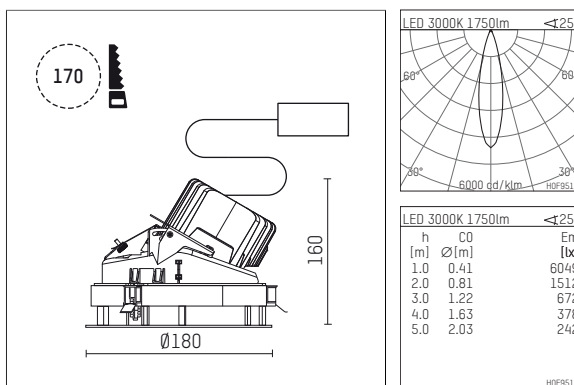

108 122 03 910 R | white

complx.150 | rim
directional spotlight
LED | 28 W 3000 K

- directional spotlight complx.150 rim
- with a rim projecting over the ceiling
- for installation into suspended ceilings
- with LED 2400 lm
- colour temperature: 3000 K
- colour rendering index: CRI >90
- L90 / B10 (50.000h)
- SDCM < 2
- net luminous flux: 1750 lm
- total load: 28 W
- luminous efficacy: 62,5 lm/W
- rotationsymmetrical light distribution, medium
- aluminium darklight reflector, mirror finish anodized
- safety-rope for reflector modules
- beam angle: 25 °
- with external LED power unit, electronic, 220-240 V, 0/50/60 Hz
- power supply: supply cord with plug connection 2x5x2,5 mm², length: 360 mm
- suitable for through wiring
- housing of die cast aluminium
- safety glass, clear
- recessing ring of die cast aluminium
- height: 147 mm
- diameter: 180 mm, recessing diameter: 170 mm
- recessing depth: 160 mm, ceiling thickness: 1-35 mm
- rotatable 360°, fixable setting, 0°-30° tiltable, fixable setting
- weight: 2,04 kg
- protection rating: IP20
- protection class I
- 5 years Hoffmeister warranty
- Made in Germany
- certificates: manufactured according to DIN VDE 0711 / EN 60598, CE
- colour: white (RAL9016)
- 108 122 03 910 R

- Overview of accessories on the following page / s

108 122 03 910 R
accessory**Optional accessories**

description accessory general	dimensions in mm	item number	pic.-No.
housing for concrete cast for recessed downlights complx.150 rim	ØxH: 422 x 160	108 005 10 000	01