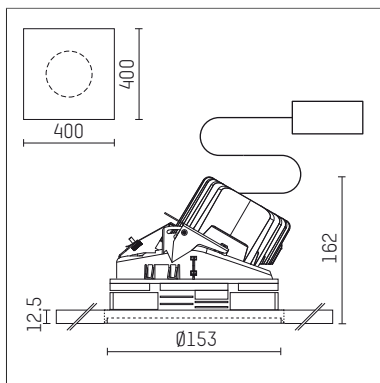

108 122 04 910 PD | white

complx.150 | insider
directional spotlight
LED | 28 W 4000 K

- directional spotlight complx.150 insider
- with plasterboard panel and integrated installation frame
- with LED 3150 lm
- colour temperature: 4000 K
- colour rendering index: CRI >80
- L90 / B10 (50.000h)
- SDCM < 2
- net luminous flux: 2300 lm
- total load: 28 W
- luminous efficacy: 82,1 lm/W
- rotationsymmetrical light distribution, medium
- aluminium darklight reflector, mirror finish anodized
- safety-rope for reflector modules
- beam angle: 25 °
- with external LED power unit, electronic (DALI), 220-240 V, 0/50/60 Hz
- amplitude dimming
- dimming range: 100-1 %
- power supply: supply cord with plug connection 2x5x2,5 mm², length: 360 mm
- suitable for through wiring
- housing of die cast aluminium
- safety glass, clear
- recessing ring of die cast aluminium
- length: 400 mm, width: 400 mm, height: 149 mm
- diameter: 153 mm
- recessing depth: 162 mm, ceiling thickness: 12.5 mm
- rotatable 360°, fixable setting, 0°-30° tiltable, fixable setting
- weight: 3,2 kg
- protection rating: IP20
- protection class I
- 5 years Hoffmeister warranty
- Made in Germany
- certificates: manufactured according to DIN VDE 0711 / EN 60598, CE
- colour: white (RAL9016)
- 108 122 04 910 PD
