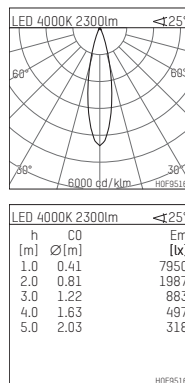

108 122 04 910 PD | white

complx.150 | insider
directional spotlight
LED | 28 W 4000 K

- directional spotlight complx.150 insider
- with plasterboard panel and integrated installation frame
- with LED 3150 lm
- colour temperature: 4000 K
- colour rendering index: CRI >80
- L90 / B10 (50.000h)
- SDCM < 2
- net luminous flux: 2300 lm
- total load: 28 W
- luminous efficacy: 82,1 lm/W
- rotationsymmetrical light distribution, medium
- aluminium darklight reflector, mirror finish anodized
- safety-rope for reflector modules
- beam angle: 25 °
- with external LED power unit, electronic (DALI), 220-240 V, 0/50/60 Hz
- amplitude dimming
- dimming range: 100-1 %
- power supply: supply cord with plug connection 2x5x2,5 mm², length: 360 mm
- suitable for through wiring
- housing of die cast aluminium
- safety glass, clear
- recessing ring of die cast aluminium
- length: 400 mm, width: 400 mm, height: 149 mm
- diameter: 153 mm
- recessing depth: 162 mm, ceiling thickness: 12.5 mm
- rotatable 360°, fixable setting, 0°-30° tiltable, fixable setting
- weight: 3,2 kg
- protection rating: IP20
- protection class I
- 5 years Hoffmeister warranty
- Made in Germany
- certificates: manufactured according to DIN VDE 0711 / EN 60598, CE
- colour: white (RAL9016)
- 108 122 04 910 PD
