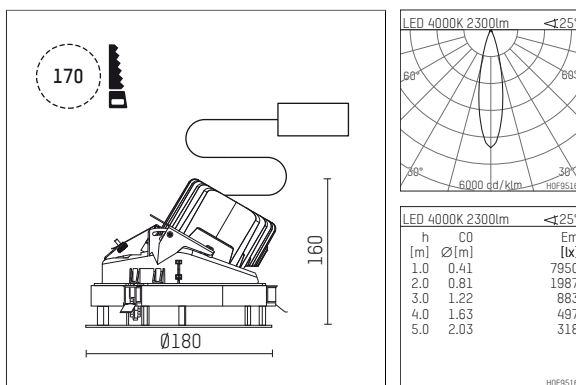

108 122 04 910 RD | white

complx.150 | rim
directional spotlight
LED | 28 W 4000 K

- directional spotlight complx.150 rim
- with a rim projecting over the ceiling
- for installation into suspended ceilings
- with LED 3150 lm
- colour temperature: 4000 K
- colour rendering index: CRI >80
- L90 / B10 (50.000h)
- SDCM < 2
- net luminous flux: 2300 lm
- total load: 28 W
- luminous efficacy: 82,1 lm/W
- rotationsymmetrical light distribution, medium
- aluminium darklight reflector, mirror finish anodized
- safety-rope for reflector modules
- beam angle: 25 °
- with external LED power unit, electronic (DALI), 220-240 V, 0/50/60 Hz
- amplitude dimming
- dimming range: 100-1 %
- power supply: supply cord with plug connection 2x5x2,5 mm², length: 360 mm
- suitable for through wiring
- housing of die cast aluminium
- safety glass, clear
- recessing ring of die cast aluminium
- height: 147 mm
- diameter: 180 mm, recessing diameter: 170 mm
- recessing depth: 160 mm, ceiling thickness: 1-35 mm
- rotatable 360°, fixable setting, 0°-30° tilttable, fixable setting
- weight: 1,28 kg
- protection rating: IP20
- protection class I
- 5 years Hoffmeister warranty
- Made in Germany
- certificates: manufactured according to DIN VDE 0711 / EN 60598, CE
- colour: white (RAL9016)
- 108 122 04 910 RD

- Overview of accessories on the following page / s

108 122 04 910 RD
accessory**Optional accessories**

description accessory general	dimensions in mm	item number	pic.-No.
housing for concrete cast for recessed downlights complx.150 rim	ØxH: 422 x 160	108 005 10 000	01