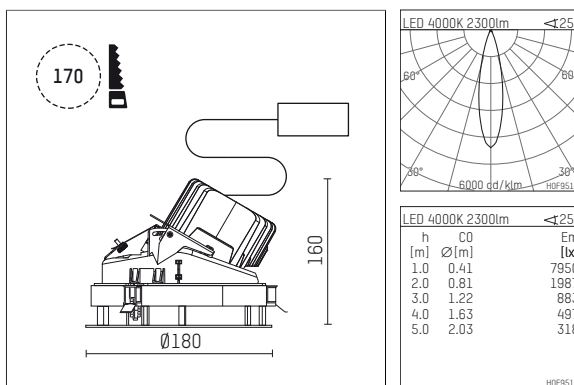

108 122 04 910 R | white

complx.150 | rim
directional spotlight
LED | 28 W 4000 K

- directional spotlight complx.150 rim
- with a rim projecting over the ceiling
- for installation into suspended ceilings
- with LED 3150 lm
- colour temperature: 4000 K
- colour rendering index: CRI >80
- L90 / B10 (50.000h)
- SDCM < 2
- net luminous flux: 2300 lm
- total load: 28 W
- luminous efficacy: 82,1 lm/W
- rotationsymmetrical light distribution, medium
- aluminium darklight reflector, mirror finish anodized
- safety-rope for reflector modules
- beam angle: 25 °
- with external LED power unit, electronic, 220-240 V, 0/50/60 Hz
- power supply: supply cord with plug connection 2x5x2,5 mm², length: 360 mm
- suitable for through wiring
- housing of die cast aluminium
- safety glass, clear
- recessing ring of die cast aluminium
- height: 147 mm
- diameter: 180 mm, recessing diameter: 170 mm
- recessing depth: 160 mm, ceiling thickness: 1-35 mm
- rotatable 360°, fixable setting, 0°-30° tiltable, fixable setting
- weight: 2,1 kg
- protection rating: IP20
- protection class I
- 5 years Hoffmeister warranty
- Made in Germany
- certificates: manufactured according to DIN VDE 0711 / EN 60598, CE
- colour: white (RAL9016)
- 108 122 04 910 R

- Overview of accessories on the following page / s

108 122 04 910 R
accessory**Optional accessories**

description accessory general	dimensions in mm	item number	pic.-No.
housing for concrete cast for recessed downlights complx.150 rim	ØxH: 422 x 160	108 005 10 000	01