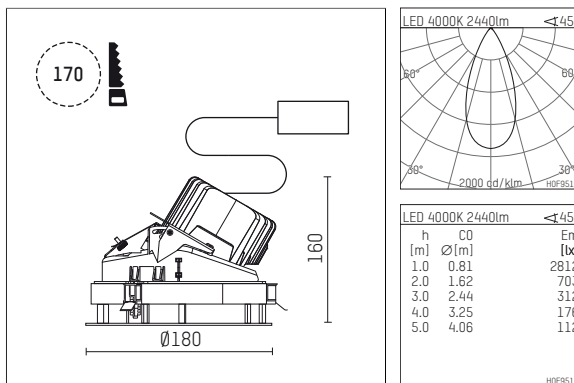

## 108 123 04 910 RD | white

complx.150 | rim  
directional spotlight  
LED | 28 W 4000 K

- directional spotlight complx.150 rim
- with a rim projecting over the ceiling
- for installation into suspended ceilings
- with LED 3150 lm
- colour temperature: 4000 K
- colour rendering index: CRI >80
- L90 / B10 (50.000h)
- SDCM < 2
- net luminous flux: 2440 lm
- total load: 28 W
- luminous efficacy: 87,1 lm/W
- rotationsymmetrical light distribution, flood
- aluminium darklight reflector, mirror finish anodized
- safety-rope for reflector modules
- beam angle: 45 °
- with external LED power unit, electronic (DALI), 220-240 V, 0/50/60 Hz
- amplitude dimming
- dimming range: 100-1 %
- power supply: supply cord with plug connection 2x5x2,5 mm², length: 360 mm
- suitable for through wiring
- housing of die cast aluminium
- microprismatic filter with very high rate of light transmission
- recessing ring of die cast aluminium
- height: 147 mm
- diameter: 180 mm, recessing diameter: 170 mm
- recessing depth: 160 mm, ceiling thickness: 1-35 mm
- rotatable 360°, fixable setting, 0°-30° tiltable, fixable setting
- weight: 1,28 kg
- protection rating: IP20
- protection class I
- 5 years Hoffmeister warranty
- Made in Germany
- certificates: manufactured according to DIN VDE 0711 / EN 60598, CE
- colour: white (RAL9016)
- 108 123 04 910 RD

- Overview of accessories on the following page / s

108 123 04 910 RD  
**accessory****Optional accessories**

description accessory general	dimensions in mm	item number	pic.-No.
housing for concrete cast for recessed downlights complx.150 rim	ØxH: 422 x 160	108 005 10 000	01