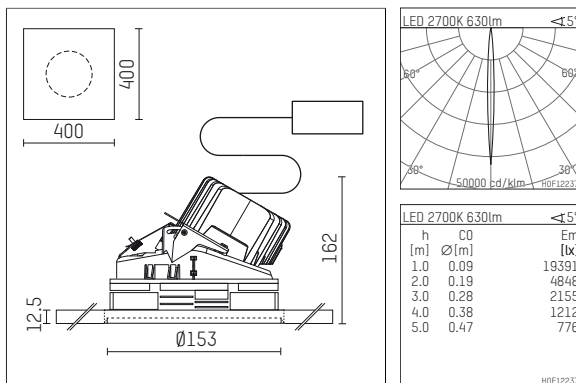

108 124 02 910 P | white

complx.150 | insider
directional spotlight
LED | 15 W 2700 K

- directional spotlight complx.150 insider
- with plasterboard panel and integrated installation frame
- with LED 840 lm
- colour temperature: 2700 K
- colour rendering index: CRI >90
- L90 / B10 (50.000h)
- SDCM < 3
- net luminous flux: 630 lm
- total load: 15 W
- luminous efficacy: 42,0 lm/W
- rotationsymmetrical light distribution, narrow spot
- aluminium darklight reflector, mirror finish anodized
- safety-rope for reflector modules
- beam angle: 5 °
- with external LED power unit, electronic, 220-240 V, 0/50/60 Hz
- power supply: supply cord with plug connection 2x5x2,5 mm², length: 360 mm
- suitable for through wiring
- housing of die cast aluminium
- safety glass, clear
- recessing ring of die cast aluminium
- length: 400 mm, width: 400 mm, height: 149 mm
- diameter: 153 mm
- recessing depth: 162 mm, ceiling thickness: 12.5 mm
- rotatable 360°, fixable setting, 0°-30° tiltable, fixable setting
- weight: 3,2 kg
- protection rating: IP20
- protection class I
- 5 years Hoffmeister warranty
- Made in Germany
- certificates: manufactured according to DIN VDE 0711 / EN 60598, CE
- colour: white (RAL9016)
- 108 124 02 910 P
