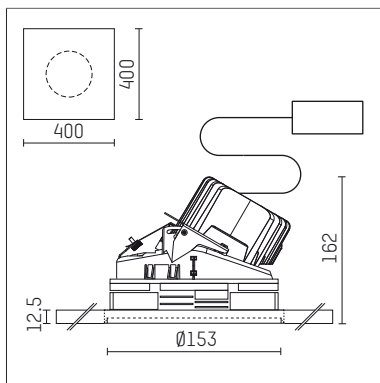

108 124 03 910 PD | white

complx.150 | insider
directional spotlight
LED | 15 W 3000 K

- directional spotlight complx.150 insider
- with plasterboard panel and integrated installation frame
- with LED 1100 lm
- colour temperature: 3000 K
- colour rendering index: CRI >90
- L90 / B10 (50.000h)
- SDCM < 2
- net luminous flux: 830 lm
- total load: 15 W
- luminous efficacy: 55,3 lm/W
- rotationsymmetrical light distribution, narrow spot
- aluminium darklight reflector, mirror finish anodized
- safety-rope for reflector modules
- beam angle: 5 °
- with external LED power unit, electronic (DALI), 220-240 V, 0/50/60 Hz
- amplitude dimming
- dimming range: 100-1 %
- power supply: supply cord with plug connection 2x5x2,5 mm², length: 360 mm
- suitable for through wiring
- housing of die cast aluminium
- safety glass, clear
- recessing ring of die cast aluminium
- length: 400 mm, width: 400 mm, height: 149 mm
- diameter: 153 mm
- recessing depth: 162 mm, ceiling thickness: 12.5 mm
- rotatable 360°, fixable setting, 0°-30° tiltable, fixable setting
- weight: 3,2 kg
- protection rating: IP20
- protection class I
- 5 years Hoffmeister warranty
- Made in Germany
- certificates: manufactured according to DIN VDE 0711 / EN 60598, CE
- colour: white (RAL9016)
- 108 124 03 910 PD
