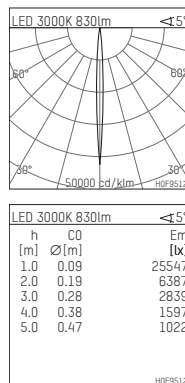

108 124 03 910 PD | white

complx.150 | insider
directional spotlight
LED | 15 W 3000 K

- directional spotlight complx.150 insider
- with plasterboard panel and integrated installation frame
- with LED 1100 lm
- colour temperature: 3000 K
- colour rendering index: CRI >90
- L90 / B10 (50.000h)
- SDCM < 2
- net luminous flux: 830 lm
- total load: 15 W
- luminous efficacy: 55,3 lm/W
- rotationsymmetrical light distribution, narrow spot
- aluminium darklight reflector, mirror finish anodized
- safety-rope for reflector modules
- beam angle: 5 °
- with external LED power unit, electronic (DALI), 220-240 V, 0/50/60 Hz
- amplitude dimming
- dimming range: 100-1 %
- power supply: supply cord with plug connection 2x5x2,5 mm², length: 360 mm
- suitable for through wiring
- housing of die cast aluminium
- safety glass, clear
- recessing ring of die cast aluminium
- length: 400 mm, width: 400 mm, height: 149 mm
- diameter: 153 mm
- recessing depth: 162 mm, ceiling thickness: 12.5 mm
- rotatable 360°, fixable setting, 0°-30° tiltable, fixable setting
- weight: 3,2 kg
- protection rating: IP20
- protection class I
- 5 years Hoffmeister warranty
- Made in Germany
- certificates: manufactured according to DIN VDE 0711 / EN 60598, CE
- colour: white (RAL9016)
- 108 124 03 910 PD
