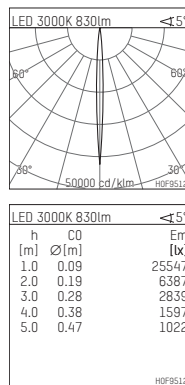

108 124 03 910 P | white

complx.150 | insider
directional spotlight
LED | 15 W 3000 K

- directional spotlight complx.150 insider
- with plasterboard panel and integrated installation frame
- with LED 1100 lm
- colour temperature: 3000 K
- colour rendering index: CRI >90
- L90 / B10 (50.000h)
- SDCM < 2
- net luminous flux: 830 lm
- total load: 15 W
- luminous efficacy: 55,3 lm/W
- rotationsymmetrical light distribution, narrow spot
- aluminium darklight reflector, mirror finish anodized
- safety-rope for reflector modules
- beam angle: 5 °
- with external LED power unit, electronic, 220-240 V, 0/50/60 Hz
- power supply: supply cord with plug connection 2x5x2,5 mm², length: 360 mm
- suitable for through wiring
- housing of die cast aluminium
- safety glass, clear
- recessing ring of die cast aluminium
- length: 400 mm, width: 400 mm, height: 149 mm
- diameter: 153 mm
- recessing depth: 162 mm, ceiling thickness: 12.5 mm
- rotatable 360°, fixable setting, 0°-30° tiltable, fixable setting
- weight: 3,2 kg
- protection rating: IP20
- protection class I
- 5 years Hoffmeister warranty
- Made in Germany
- certificates: manufactured according to DIN VDE 0711 / EN 60598, CE
- colour: white (RAL9016)
- 108 124 03 910 P
