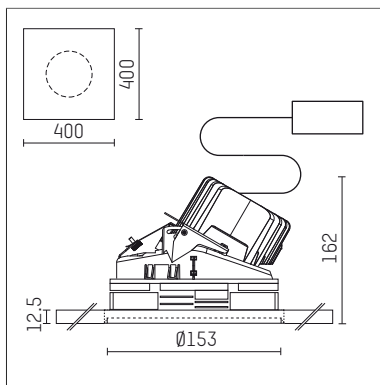

108 124 03 910 P | white

complx.150 | insider
directional spotlight
LED | 15 W 3000 K

- directional spotlight complx.150 insider
- with plasterboard panel and integrated installation frame
- with LED 1100 lm
- colour temperature: 3000 K
- colour rendering index: CRI >90
- L90 / B10 (50.000h)
- SDCM < 2
- net luminous flux: 830 lm
- total load: 15 W
- luminous efficacy: 55,3 lm/W
- rotationsymmetrical light distribution, narrow spot
- aluminium darklight reflector, mirror finish anodized
- safety-rope for reflector modules
- beam angle: 5 °
- with external LED power unit, electronic, 220-240 V, 0/50/60 Hz
- power supply: supply cord with plug connection 2x5x2,5 mm², length: 360 mm
- suitable for through wiring
- housing of die cast aluminium
- safety glass, clear
- recessing ring of die cast aluminium
- length: 400 mm, width: 400 mm, height: 149 mm
- diameter: 153 mm
- recessing depth: 162 mm, ceiling thickness: 12.5 mm
- rotatable 360°, fixable setting, 0°-30° tiltable, fixable setting
- weight: 3,2 kg
- protection rating: IP20
- protection class I
- 5 years Hoffmeister warranty
- Made in Germany
- certificates: manufactured according to DIN VDE 0711 / EN 60598, CE
- colour: white (RAL9016)
- 108 124 03 910 P
