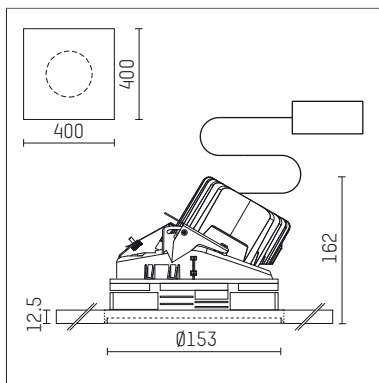

108 124 04 910 PD | white

complx.150 | insider
directional spotlight
LED | 15 W 4000 K

- directional spotlight complx.150 insider
- with plasterboard panel and integrated installation frame
- with LED 1100 lm
- colour temperature: 4000 K
- colour rendering index: CRI >80
- L90 / B10 (50.000h)
- SDCM < 3
- net luminous flux: 830 lm
- total load: 15 W
- luminous efficacy: 55,3 lm/W
- rotationsymmetrical light distribution, narrow spot
- aluminium darklight reflector, mirror finish anodized
- safety-rope for reflector modules
- beam angle: 5 °
- with external LED power unit, electronic (DALI), 220-240 V, 0/50/60 Hz
- amplitude dimming
- dimming range: 100-1 %
- power supply: supply cord with plug connection 2x5x2,5 mm², length: 360 mm
- suitable for through wiring
- housing of die cast aluminium
- safety glass, clear
- recessing ring of die cast aluminium
- length: 400 mm, width: 400 mm, height: 149 mm
- diameter: 153 mm
- recessing depth: 162 mm, ceiling thickness: 12.5 mm
- rotatable 360°, fixable setting, 0°-30° tiltable, fixable setting
- weight: 3,2 kg
- protection rating: IP20
- protection class I
- 5 years Hoffmeister warranty
- Made in Germany
- certificates: manufactured according to DIN VDE 0711 / EN 60598, CE
- colour: white (RAL9016)
- 108 124 04 910 PD
