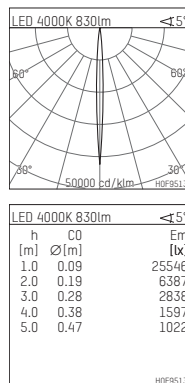

108 124 04 910 PD | white

complx.150 | insider
directional spotlight
LED | 15 W 4000 K

- directional spotlight complx.150 insider
- with plasterboard panel and integrated installation frame
- with LED 1100 lm
- colour temperature: 4000 K
- colour rendering index: CRI >80
- L90 / B10 (50.000h)
- SDCM < 3
- net luminous flux: 830 lm
- total load: 15 W
- luminous efficacy: 55,3 lm/W
- rotationsymmetrical light distribution, narrow spot
- aluminium darklight reflector, mirror finish anodized
- safety-rope for reflector modules
- beam angle: 5 °
- with external LED power unit, electronic (DALI), 220-240 V, 0/50/60 Hz
- amplitude dimming
- dimming range: 100-1 %
- power supply: supply cord with plug connection 2x5x2,5 mm², length: 360 mm
- suitable for through wiring
- housing of die cast aluminium
- safety glass, clear
- recessing ring of die cast aluminium
- length: 400 mm, width: 400 mm, height: 149 mm
- diameter: 153 mm
- recessing depth: 162 mm, ceiling thickness: 12.5 mm
- rotatable 360°, fixable setting, 0°-30° tiltable, fixable setting
- weight: 3,2 kg
- protection rating: IP20
- protection class I
- 5 years Hoffmeister warranty
- Made in Germany
- certificates: manufactured according to DIN VDE 0711 / EN 60598, CE
- colour: white (RAL9016)
- 108 124 04 910 PD
