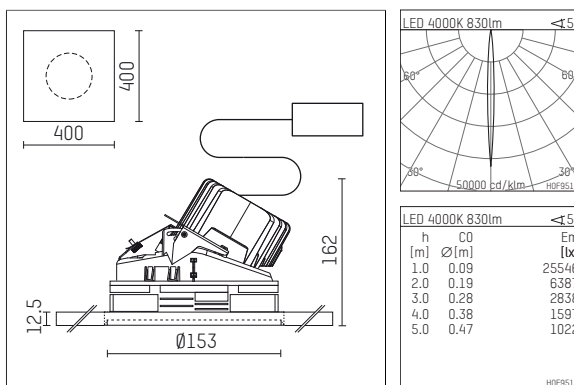

108 124 04 910 P | white

complx.150 | insider
directional spotlight
LED | 15 W 4000 K

- directional spotlight complx.150 insider
- with plasterboard panel and integrated installation frame
- with LED 1100 lm
- colour temperature: 4000 K
- colour rendering index: CRI >80
- L90 / B10 (50.000h)
- SDCM < 3
- net luminous flux: 830 lm
- total load: 15 W
- luminous efficacy: 55,3 lm/W
- rotationsymmetrical light distribution, narrow spot
- aluminium darklight reflector, mirror finish anodized
- safety-rope for reflector modules
- beam angle: 5 °
- with external LED power unit, electronic, 220-240 V, 0/50/60 Hz
- power supply: supply cord with plug connection 2x5x2,5 mm², length: 360 mm
- suitable for through wiring
- housing of die cast aluminium
- safety glass, clear
- recessing ring of die cast aluminium
- length: 400 mm, width: 400 mm, height: 149 mm
- diameter: 153 mm
- recessing depth: 162 mm, ceiling thickness: 12.5 mm
- rotatable 360°, fixable setting, 0°-30° tiltable, fixable setting
- weight: 3,2 kg
- protection rating: IP20
- protection class I
- 5 years Hoffmeister warranty
- Made in Germany
- certificates: manufactured according to DIN VDE 0711 / EN 60598, CE
- colour: white (RAL9016)
- 108 124 04 910 P
