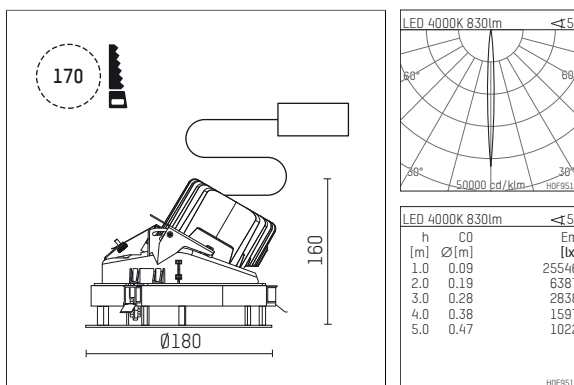

## 108 124 04 910 RD | white

complx.150 | rim  
directional spotlight  
LED | 15 W 4000 K

- directional spotlight complx.150 rim
- with a rim projecting over the ceiling
- for installation into suspended ceilings
- with LED 1100 lm
- colour temperature: 4000 K
- colour rendering index: CRI >80
- L90 / B10 (50.000h)
- SDCM < 3
- net luminous flux: 830 lm
- total load: 15 W
- luminous efficacy: 55,3 lm/W
- rotationsymmetrical light distribution, narrow spot
- aluminium darklight reflector, mirror finish anodized
- safety-rope for reflector modules
- beam angle: 5 °
- with external LED power unit, electronic (DALI), 220-240 V, 0/50/60 Hz
- amplitude dimming
- dimming range: 100-1 %
- power supply: supply cord with plug connection 2x5x2,5 mm², length: 360 mm
- suitable for through wiring
- housing of die cast aluminium
- safety glass, clear
- recessing ring of die cast aluminium
- height: 147 mm
- diameter: 180 mm, recessing diameter: 170 mm
- recessing depth: 160 mm, ceiling thickness: 1-35 mm
- rotatable 360°, fixable setting, 0°-30° tilttable, fixable setting
- weight: 1,28 kg
- protection rating: IP20
- protection class I
- 5 years Hoffmeister warranty
- Made in Germany
- certificates: manufactured according to DIN VDE 0711 / EN 60598, CE
- colour: white (RAL9016)
- 108 124 04 910 RD

- Overview of accessories on the following page / s

108 124 04 910 RD  
**accessory****Optional accessories**

description accessory general	dimensions in mm	item number	pic.-No.
housing for concrete cast for recessed downlights complx.150 rim	ØxH: 422 x 160	108 005 10 000	01