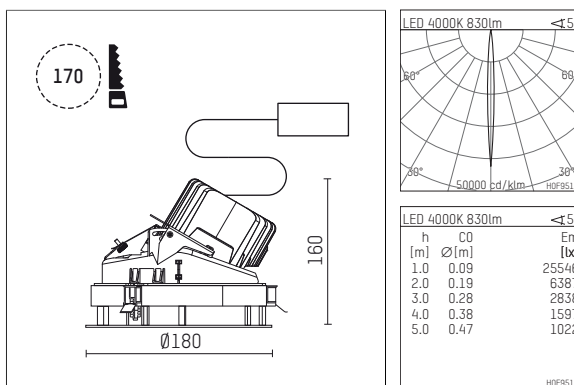

## 108 124 04 910 R | white

complx.150 | rim  
directional spotlight  
LED | 15 W 4000 K

- directional spotlight complx.150 rim
- with a rim projecting over the ceiling
- for installation into suspended ceilings
- with LED 1100 lm
- colour temperature: 4000 K
- colour rendering index: CRI >80
- L90 / B10 (50.000h)
- SDCM < 3
- net luminous flux: 830 lm
- total load: 15 W
- luminous efficacy: 55,3 lm/W
- rotationsymmetrical light distribution, narrow spot
- aluminium darklight reflector, mirror finish anodized
- safety-rope for reflector modules
- beam angle: 5 °
- with external LED power unit, electronic, 220-240 V, 0/50/60 Hz
- power supply: supply cord with plug connection 2x5x2,5 mm², length: 360 mm
- suitable for through wiring
- housing of die cast aluminium
- safety glass, clear
- recessing ring of die cast aluminium
- height: 147 mm
- diameter: 180 mm, recessing diameter: 170 mm
- recessing depth: 160 mm, ceiling thickness: 1-35 mm
- rotatable 360°, fixable setting, 0°-30° tiltable, fixable setting
- weight: 1,28 kg
- protection rating: IP20
- protection class I
- 5 years Hoffmeister warranty
- Made in Germany
- certificates: manufactured according to DIN VDE 0711 / EN 60598, CE
- colour: white (RAL9016)
- 108 124 04 910 R

- Overview of accessories on the following page / s

108 124 04 910 R  
**accessory****Optional accessories**

description accessory general	dimensions in mm	item number	pic.-No.
housing for concrete cast for recessed downlights complx.150 rim	ØxH: 422 x 160	108 005 10 000	01