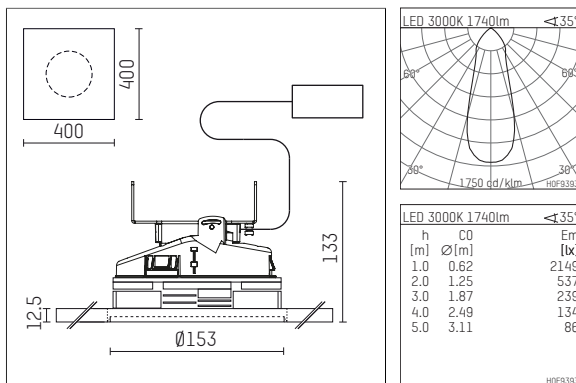

108 130 03 910 PD | white

complx.150 | insider
ceiling recessed luminaire
LED Fortimo Flex | 21 W 3000 K

- ceiling recessed luminaire complx.150 insider
- with plasterboard panel and integrated installation frame
- with LED Fortimo Flex 2000 lm
- colour temperature: 3000 K
- colour rendering index: CRI 80
- L70 / B20 (50.000h)
- SDCM < 3
- net luminous flux: 1740 lm
- total load: 21 W
- luminous efficacy: 82,9 lm/W
- rotationsymmetrical light distribution, medium
- safety cable for reflector module
- darklight reflector of aluminium, mirror finish anodised
- cut of angle: 30 °
- UGR: 18
- with external LED power unit, electronic (DALI), 220-240 V, 0/50/60 Hz
- amplitude dimming
- dimming range: 100-1 %
- power supply: push-wire terminal 2x5x2,5 mm²
- recessing ring of die cast aluminium
- aluminium cooling elements
- length: 400 mm, width: 400 mm, height: 128 mm
- diameter: 153 mm
- recessing depth: 133 mm, ceiling thickness: 12.5 mm
- rotatable 360°, fixable setting
- weight: 3,2 kg
- protection rating: IP20
- protection class II
- 5 years Hoffmeister warranty
- Made in Germany
- certificates: manufactured according to DIN VDE 0711 / EN 60598, CE
- colour: white (RAL9016)
- 108 130 03 910 PD