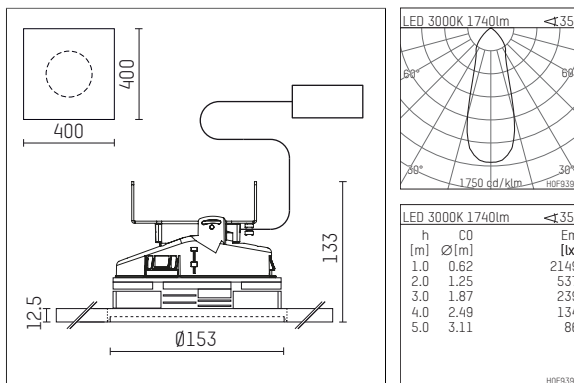

## 108 130 03 910 P | white

complx.150 | insider  
ceiling recessed luminaire  
LED Fortimo Flex | 21 W 3000 K

- ceiling recessed luminaire complx.150 insider
- with plasterboard panel and integrated installation frame
- with LED Fortimo Flex 2000 lm
- colour temperature: 3000 K
- colour rendering index: CRI 80
- L70 / B20 (50.000h)
- SDCM < 3
- net luminous flux: 1740 lm
- total load: 21 W
- luminous efficacy: 82,9 lm/W
- rotationsymmetrical light distribution, medium
- safety cable for reflector module
- darklight reflector of aluminium, mirror finish anodised
- cut of angle: 30 °
- UGR: 18
- with external LED power unit, electronic, 220-240 V, 0/50/60 Hz
- power supply: push-wire terminal 2x5x2,5 mm²
- recessing ring of die cast aluminium
- aluminium cooling elements
- length: 400 mm, width: 400 mm, height: 128 mm
- diameter: 153 mm
- recessing depth: 133 mm, ceiling thickness: 12.5 mm
- rotatable 360°, fixable setting
- weight: 0 kg
- protection rating: IP20
- protection class II
- 5 years Hoffmeister warranty
- Made in Germany
- certificates: manufactured according to DIN VDE 0711 / EN 60598, CE
- colour: white (RAL9016)
- 108 130 03 910 P