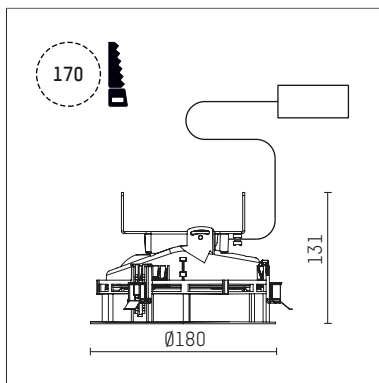

108 130 03 910 R | white

complx.150 | rim
ceiling recessed luminaire
LED Fortimo Flex | 21 W 3000 K

- ceiling recessed luminaire complx.150 rim
- with a rim projecting over the ceiling
- for installation into suspended ceilings
- with LED Fortimo Flex 2000 lm
- colour temperature: 3000 K
- colour rendering index: CRI 80
- L70 / B20 (50.000h)
- SDCM < 3
- net luminous flux: 1740 lm
- total load: 21 W
- luminous efficacy: 82,9 lm/W
- rotationsymmetrical light distribution, medium
- safety cable for reflector module
- darklight reflector of aluminium, mirror finish anodised
- cut of angle: 30 °
- UGR: 18
- with external LED power unit, electronic, 220-240 V, 0/50/60 Hz
- power supply: push-wire terminal 2x5x2,5 mm²
- recessing ring of die cast aluminium
- aluminium cooling elements
- height: 126 mm
- diameter: 180 mm, recessing diameter: 170 mm
- recessing depth: 131 mm, ceiling thickness: 1-35 mm
- rotatable 360°, fixable setting
- weight: 2 kg
- protection rating: IP20
- protection class II
- 5 years Hoffmeister warranty
- Made in Germany
- certificates: manufactured according to DIN VDE 0711 / EN 60598, CE
- colour: white (RAL9016)
- 108 130 03 910 R

- Overview of accessories on the following page / s

108 130 03 910 R
accessory**Optional accessories**

description accessory general	dimensions in mm	item number	pic.-No.
housing for concrete cast for recessed downlights complx.150 rim	ØxH: 422 x 160	108 005 10 000	01