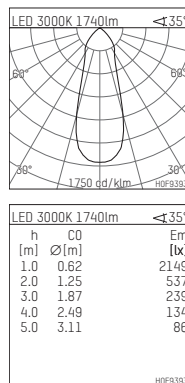

108 130 03 910 R | white

complx.150 | rim
ceiling recessed luminaire
LED Fortimo Flex | 21 W 3000 K

- ceiling recessed luminaire complx.150 rim
- with a rim projecting over the ceiling
- for installation into suspended ceilings
- with LED Fortimo Flex 2000 lm
- colour temperature: 3000 K
- colour rendering index: CRI 80
- L70 / B20 (50.000h)
- SDCM < 3
- net luminous flux: 1740 lm
- total load: 21 W
- luminous efficacy: 82,9 lm/W
- rotationsymmetrical light distribution, medium
- safety cable for reflector module
- darklight reflector of aluminium, mirror finish anodised
- cut of angle: 30 °
- UGR: 18
- with external LED power unit, electronic, 220-240 V, 0/50/60 Hz
- power supply: push-wire terminal 2x5x2,5 mm²
- recessing ring of die cast aluminium
- aluminium cooling elements
- height: 126 mm
- diameter: 180 mm, recessing diameter: 170 mm
- recessing depth: 131 mm, ceiling thickness: 1-35 mm
- rotatable 360°, fixable setting
- weight: 2 kg
- protection rating: IP20
- protection class II
- 5 years Hoffmeister warranty
- Made in Germany
- certificates: manufactured according to DIN VDE 0711 / EN 60598, CE
- colour: white (RAL9016)
- 108 130 03 910 R

- Overview of accessories on the following page / s

108 130 03 910 R
accessory**Optional accessories**

description accessory general	dimensions in mm	item number	pic.-No.
housing for concrete cast for recessed downlights complx.150 rim	ØxH: 422 x 160	108 005 10 000	01