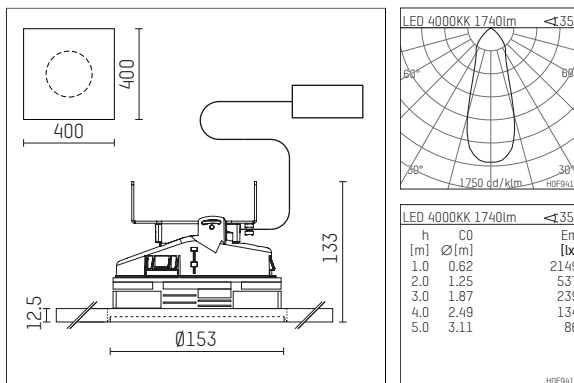

108 130 04 910 PD | white

complx.150 | insider
ceiling recessed luminaire
LED Fortimo Flex | 19 W 4000 K

- ceiling recessed luminaire complx.150 insider
- with plasterboard panel and integrated installation frame
- with LED Fortimo Flex 2000 lm
- colour temperature: 4000 K
- colour rendering index: CRI 80
- L70 / B20 (50.000h)
- SDCM < 3
- total load: 19 W
- rotationsymmetrical light distribution, medium
- safety cable for reflector module
- darklight reflector of aluminium, mirror finish anodised
- cut of angle: 30 °
- UGR: 18
- with external LED power unit, electronic (DALI), 220-240 V, 0/50/60 Hz
- amplitude dimming
- dimming range: 100-1 %
- power supply: push-wire terminal 2x5x2,5 mm²
- recessing ring of die cast aluminium
- aluminium cooling elements
- length: 400 mm, width: 400 mm, height: 128 mm
- diameter: 153 mm
- recessing depth: 133 mm, ceiling thickness: 12.5 mm
- rotatable 360°, fixable setting
- weight: 3,2 kg
- protection rating: IP20
- protection class II
- 5 years Hoffmeister warranty
- Made in Germany
- certificates: manufactured according to DIN VDE 0711 / EN 60598, CE
- colour: white (RAL9016)
- 108 130 04 910 PD