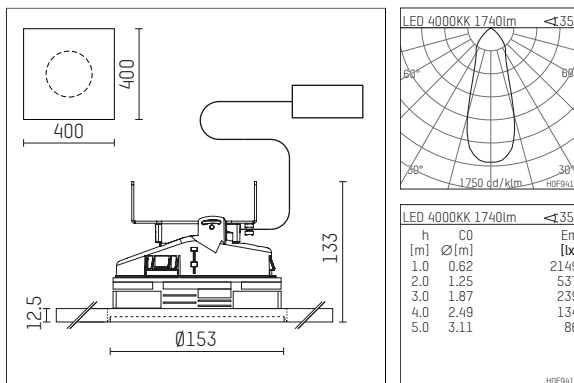

108 130 04 910 P | white

complx.150 | insider
ceiling recessed luminaire
LED Fortimo Flex | 19 W 4000 K

- ceiling recessed luminaire complx.150 insider
- with plasterboard panel and integrated installation frame
- with LED Fortimo Flex 2000 lm
- colour temperature: 4000 K
- colour rendering index: CRI 80
- L70 / B20 (50.000h)
- SDCM < 3
- total load: 19 W
- rotationsymmetrical light distribution, medium
- safety cable for reflector module
- darklight reflector of aluminium, mirror finish anodised
- cut of angle: 30 °
- UGR: 18
- with external LED power unit, electronic, 220-240 V, 0/50/60 Hz
- power supply: push-wire terminal 2x5x2,5 mm²
- recessing ring of die cast aluminium
- aluminium cooling elements
- length: 400 mm, width: 400 mm, height: 128 mm
- diameter: 153 mm
- recessing depth: 133 mm, ceiling thickness: 12.5 mm
- rotatable 360°, fixable setting
- weight: 0 kg
- protection rating: IP20
- protection class II
- 5 years Hoffmeister warranty
- Made in Germany
- certificates: manufactured according to DIN VDE 0711 / EN 60598, CE
- colour: white (RAL9016)
- 108 130 04 910 P
