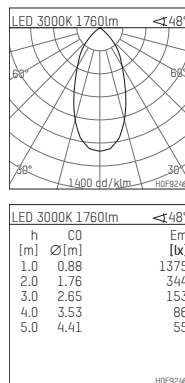

108 131 03 910 PD | white

complx.150 | insider
ceiling recessed luminaire
LED Fortimo Flex | 21 W 3000 K

- ceiling recessed luminaire complx.150 insider
- with plasterboard panel and integrated installation frame
- with LED Fortimo Flex 2000 lm
- colour temperature: 3000 K
- colour rendering index: CRI 80
- L70 / B20 (50.000h)
- SDCM < 3
- net luminous flux: 1760 lm
- total load: 21 W
- luminous efficacy: 83,8 lm/W
- rotationsymmetrical light distribution, flood
- safety cable for reflector module
- darklight reflector of aluminium, mirror finish anodised
- cut of angle: 30 °
- UGR: 18
- with external LED power unit, electronic (DALI), 220-240 V, 0/50/60 Hz
- amplitude dimming
- dimming range: 100-1 %
- power supply: push-wire terminal 2x5x2,5 mm²
- recessing ring of die cast aluminium
- aluminium cooling elements
- length: 400 mm, width: 400 mm, height: 128 mm
- diameter: 153 mm
- recessing depth: 133 mm, ceiling thickness: 12.5 mm
- rotatable 360°, fixable setting
- weight: 3,2 kg
- protection rating: IP20
- protection class II
- 5 years Hoffmeister warranty
- Made in Germany
- certificates: manufactured according to DIN VDE 0711 / EN 60598, CE
- colour: white (RAL9016)
- 108 131 03 910 PD