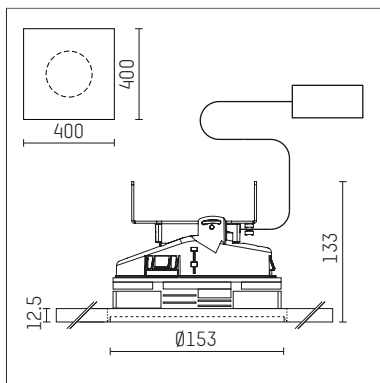

108 131 03 910 PD | white

complx.150 | insider
ceiling recessed luminaire
LED Fortimo Flex | 21 W 3000 K

- ceiling recessed luminaire complx.150 insider
- with plasterboard panel and integrated installation frame
- with LED Fortimo Flex 2000 lm
- colour temperature: 3000 K
- colour rendering index: CRI 80
- L70 / B20 (50.000h)
- SDCM < 3
- net luminous flux: 1760 lm
- total load: 21 W
- luminous efficacy: 83,8 lm/W
- rotationsymmetrical light distribution, flood
- safety cable for reflector module
- darklight reflector of aluminium, mirror finish anodised
- cut of angle: 30 °
- UGR: 18
- with external LED power unit, electronic (DALI), 220-240 V, 0/50/60 Hz
- amplitude dimming
- dimming range: 100-1 %
- power supply: push-wire terminal 2x5x2,5 mm²
- recessing ring of die cast aluminium
- aluminium cooling elements
- length: 400 mm, width: 400 mm, height: 128 mm
- diameter: 153 mm
- recessing depth: 133 mm, ceiling thickness: 12.5 mm
- rotatable 360°, fixable setting
- weight: 3,2 kg
- protection rating: IP20
- protection class II
- 5 years Hoffmeister warranty
- Made in Germany
- certificates: manufactured according to DIN VDE 0711 / EN 60598, CE
- colour: white (RAL9016)
- 108 131 03 910 PD