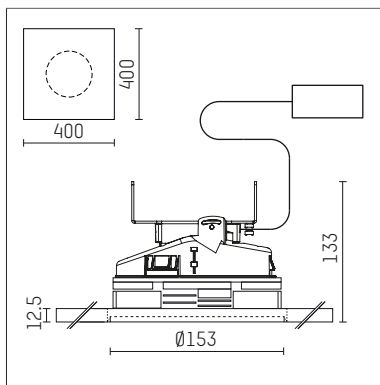

108 131 03 910 P | white

complx.150 | insider
ceiling recessed luminaire
LED Fortimo Flex | 21 W 3000 K

- ceiling recessed luminaire complx.150 insider
- with plasterboard panel and integrated installation frame
- with LED Fortimo Flex 2000 lm
- colour temperature: 3000 K
- colour rendering index: CRI 80
- L70 / B20 (50.000h)
- SDCM < 3
- net luminous flux: 1760 lm
- total load: 21 W
- luminous efficacy: 83,8 lm/W
- rotationsymmetrical light distribution, flood
- safety cable for reflector module
- darklight reflector of aluminium, mirror finish anodised
- cut of angle: 30 °
- UGR: 18
- with external LED power unit, electronic, 220-240 V, 0/50/60 Hz
- power supply: push-wire terminal 2x5x2,5 mm²
- recessing ring of die cast aluminium
- aluminium cooling elements
- length: 400 mm, width: 400 mm, height: 128 mm
- diameter: 153 mm
- recessing depth: 133 mm, ceiling thickness: 12.5 mm
- rotatable 360°, fixable setting
- weight: 0 kg
- protection rating: IP20
- protection class II
- 5 years Hoffmeister warranty
- Made in Germany
- certificates: manufactured according to DIN VDE 0711 / EN 60598, CE
- colour: white (RAL9016)
- 108 131 03 910 P