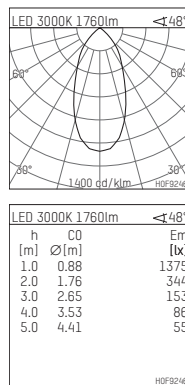

108 131 03 910 P | white

complx.150 | insider
ceiling recessed luminaire
LED Fortimo Flex | 21 W 3000 K

- ceiling recessed luminaire complx.150 insider
- with plasterboard panel and integrated installation frame
- with LED Fortimo Flex 2000 lm
- colour temperature: 3000 K
- colour rendering index: CRI 80
- L70 / B20 (50.000h)
- SDCM < 3
- net luminous flux: 1760 lm
- total load: 21 W
- luminous efficacy: 83,8 lm/W
- rotationsymmetrical light distribution, flood
- safety cable for reflector module
- darklight reflector of aluminium, mirror finish anodised
- cut of angle: 30 °
- UGR: 18
- with external LED power unit, electronic, 220-240 V, 0/50/60 Hz
- power supply: push-wire terminal 2x5x2,5 mm²
- recessing ring of die cast aluminium
- aluminium cooling elements
- length: 400 mm, width: 400 mm, height: 128 mm
- diameter: 153 mm
- recessing depth: 133 mm, ceiling thickness: 12.5 mm
- rotatable 360°, fixable setting
- weight: 0 kg
- protection rating: IP20
- protection class II
- 5 years Hoffmeister warranty
- Made in Germany
- certificates: manufactured according to DIN VDE 0711 / EN 60598, CE
- colour: white (RAL9016)
- 108 131 03 910 P