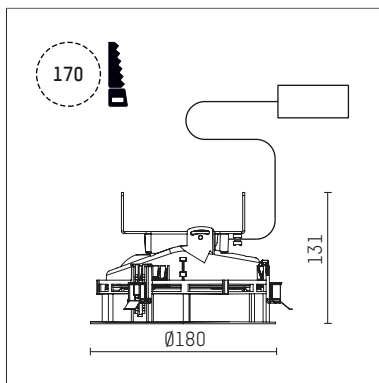

108 131 03 910 R | white

complx.150 | rim
ceiling recessed luminaire
LED Fortimo Flex | 21 W 3000 K

- ceiling recessed luminaire complx.150 rim
- with a rim projecting over the ceiling
- for installation into suspended ceilings
- with LED Fortimo Flex 2000 lm
- colour temperature: 3000 K
- colour rendering index: CRI 80
- L70 / B20 (50.000h)
- SDCM < 3
- net luminous flux: 1760 lm
- total load: 21 W
- luminous efficacy: 83,8 lm/W
- rotationsymmetrical light distribution, flood
- safety cable for reflector module
- darklight reflector of aluminium, mirror finish anodised
- cut of angle: 30 °
- UGR: 18
- with external LED power unit, electronic, 220-240 V, 0/50/60 Hz
- power supply: push-wire terminal 2x5x2,5 mm²
- recessing ring of die cast aluminium
- aluminium cooling elements
- height: 126 mm
- diameter: 180 mm, recessing diameter: 170 mm
- recessing depth: 131 mm, ceiling thickness: 1-35 mm
- rotatable 360°, fixable setting
- weight: 1,45 kg
- protection rating: IP20
- protection class II
- 5 years Hoffmeister warranty
- Made in Germany
- certificates: manufactured according to DIN VDE 0711 / EN 60598, CE
- colour: white (RAL9016)
- 108 131 03 910 R

- Overview of accessories on the following page / s

108 131 03 910 R
accessory**Optional accessories**

description accessory general	dimensions in mm	item number	pic.-No.
housing for concrete cast for recessed downlights complx.150 rim	ØxH: 422 x 160	108 005 10 000	01