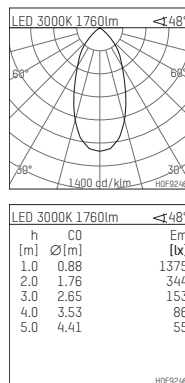

108 131 03 910 R | white

complx.150 | rim
ceiling recessed luminaire
LED Fortimo Flex | 21 W 3000 K

- ceiling recessed luminaire complx.150 rim
- with a rim projecting over the ceiling
- for installation into suspended ceilings
- with LED Fortimo Flex 2000 lm
- colour temperature: 3000 K
- colour rendering index: CRI 80
- L70 / B20 (50.000h)
- SDCM < 3
- net luminous flux: 1760 lm
- total load: 21 W
- luminous efficacy: 83,8 lm/W
- rotationsymmetrical light distribution, flood
- safety cable for reflector module
- darklight reflector of aluminium, mirror finish anodised
- cut of angle: 30 °
- UGR: 18
- with external LED power unit, electronic, 220-240 V, 0/50/60 Hz
- power supply: push-wire terminal 2x5x2,5 mm²
- recessing ring of die cast aluminium
- aluminium cooling elements
- height: 126 mm
- diameter: 180 mm, recessing diameter: 170 mm
- recessing depth: 131 mm, ceiling thickness: 1-35 mm
- rotatable 360°, fixable setting
- weight: 1,45 kg
- protection rating: IP20
- protection class II
- 5 years Hoffmeister warranty
- Made in Germany
- certificates: manufactured according to DIN VDE 0711 / EN 60598, CE
- colour: white (RAL9016)
- 108 131 03 910 R

- Overview of accessories on the following page / s

108 131 03 910 R
accessory**Optional accessories**

description accessory general	dimensions in mm	item number	pic.-No.
housing for concrete cast for recessed downlights complx.150 rim	ØxH: 422 x 160	108 005 10 000	01