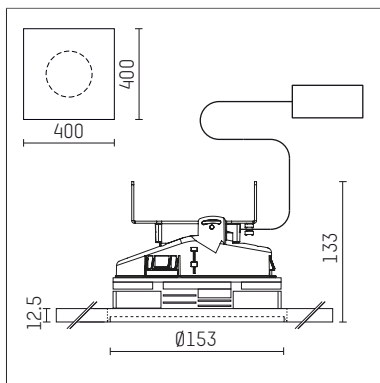

108 131 04 910 PD | white

complx.150 | insider
ceiling recessed luminaire
LED Fortimo Flex | 19 W 4000 K

- ceiling recessed luminaire complx.150 insider
- with plasterboard panel and integrated installation frame
- with LED Fortimo Flex 2000 lm
- colour temperature: 4000 K
- colour rendering index: CRI 80
- L70 / B20 (50.000h)
- SDCM < 3
- net luminous flux: 1760 lm
- total load: 19 W
- luminous efficacy: 92,6 lm/W
- rotationsymmetrical light distribution, flood
- safety cable for reflector module
- darklight reflector of aluminium, mirror finish anodised
- cut of angle: 30 °
- UGR: 18
- with external LED power unit, electronic (DALI), 220-240 V, 0/50/60 Hz
- amplitude dimming
- dimming range: 100-1 %
- power supply: push-wire terminal 2x5x2,5 mm²
- recessing ring of die cast aluminium
- aluminium cooling elements
- length: 400 mm, width: 400 mm, height: 128 mm
- diameter: 153 mm
- recessing depth: 133 mm, ceiling thickness: 12.5 mm
- rotatable 360°, fixable setting
- weight: 3,2 kg
- protection rating: IP20
- protection class II
- 5 years Hoffmeister warranty
- Made in Germany
- certificates: manufactured according to DIN VDE 0711 / EN 60598, CE
- colour: white (RAL9016)
- 108 131 04 910 PD