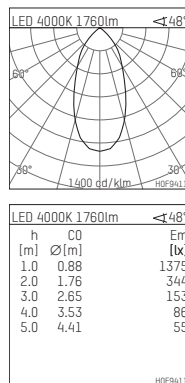

108 131 04 910 PD | white

complx.150 | insider
ceiling recessed luminaire
LED Fortimo Flex | 19 W 4000 K

- ceiling recessed luminaire complx.150 insider
- with plasterboard panel and integrated installation frame
- with LED Fortimo Flex 2000 lm
- colour temperature: 4000 K
- colour rendering index: CRI 80
- L70 / B20 (50.000h)
- SDCM < 3
- net luminous flux: 1760 lm
- total load: 19 W
- luminous efficacy: 92,6 lm/W
- rotationsymmetrical light distribution, flood
- safety cable for reflector module
- darklight reflector of aluminium, mirror finish anodised
- cut of angle: 30 °
- UGR: 18
- with external LED power unit, electronic (DALI), 220-240 V, 0/50/60 Hz
- amplitude dimming
- dimming range: 100-1 %
- power supply: push-wire terminal 2x5x2,5 mm²
- recessing ring of die cast aluminium
- aluminium cooling elements
- length: 400 mm, width: 400 mm, height: 128 mm
- diameter: 153 mm
- recessing depth: 133 mm, ceiling thickness: 12.5 mm
- rotatable 360°, fixable setting
- weight: 3,2 kg
- protection rating: IP20
- protection class II
- 5 years Hoffmeister warranty
- Made in Germany
- certificates: manufactured according to DIN VDE 0711 / EN 60598, CE
- colour: white (RAL9016)
- 108 131 04 910 PD