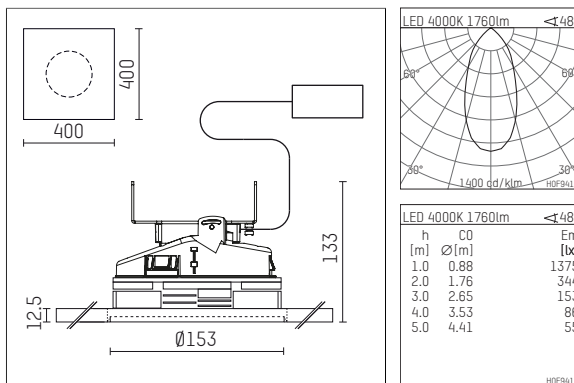

108 131 04 910 P | white

complx.150 | insider
ceiling recessed luminaire
LED Fortimo Flex | 19 W 4000 K

- ceiling recessed luminaire complx.150 insider
- with plasterboard panel and integrated installation frame
- with LED Fortimo Flex 2000 lm
- colour temperature: 4000 K
- colour rendering index: CRI 80
- L70 / B20 (50.000h)
- SDCM < 3
- net luminous flux: 1760 lm
- total load: 19 W
- luminous efficacy: 92,6 lm/W
- rotationsymmetrical light distribution, flood
- safety cable for reflector module
- darklight reflector of aluminium, mirror finish anodised
- cut of angle: 30 °
- UGR: 18
- with external LED power unit, electronic, 220-240 V, 0/50/60 Hz
- power supply: push-wire terminal 2x5x2,5 mm²
- recessing ring of die cast aluminium
- aluminium cooling elements
- length: 400 mm, width: 400 mm, height: 128 mm
- diameter: 153 mm
- recessing depth: 133 mm, ceiling thickness: 12.5 mm
- rotatable 360°, fixable setting
- weight: 0 kg
- protection rating: IP20
- protection class II
- 5 years Hoffmeister warranty
- Made in Germany
- certificates: manufactured according to DIN VDE 0711 / EN 60598, CE
- colour: white (RAL9016)
- 108 131 04 910 P