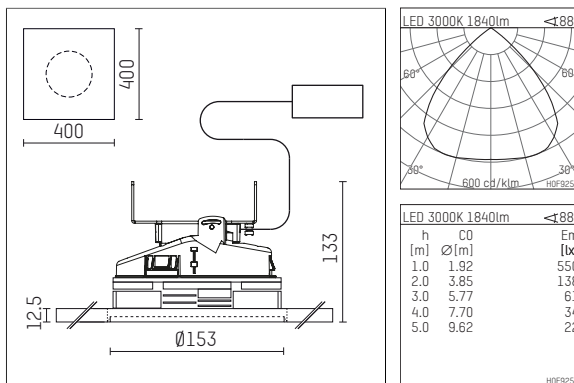

108 132 03 910 P | white

complx.150 | insider
ceiling recessed luminaire
LED Fortimo Flex | 21 W 3000 K

- ceiling recessed luminaire complx.150 insider
- with plasterboard panel and integrated installation frame
- with LED Fortimo Flex 2000 lm
- colour temperature: 3000 K
- colour rendering index: CRI 80
- L70 / B20 (50.000h)
- SDCM < 3
- net luminous flux: 1840 lm
- total load: 21 W
- luminous efficacy: 87,6 lm/W
- rotationsymmetrical light distribution, wide flood
- safety cable for reflector module
- darklight reflector of aluminium, mirror finish anodised
- cut of angle: 30 °
- UGR: 21
- with external LED power unit, electronic, 220-240 V, 0/50/60 Hz
- power supply: push-wire terminal 2x5x2,5 mm²
- recessing ring of die cast aluminium
- aluminium cooling elements
- length: 400 mm, width: 400 mm, height: 128 mm
- diameter: 153 mm
- recessing depth: 133 mm, ceiling thickness: 12.5 mm
- rotatable 360°, fixable setting
- weight: 0 kg
- protection rating: IP20
- protection class II
- 5 years Hoffmeister warranty
- Made in Germany
- certificates: manufactured according to DIN VDE 0711 / EN 60598, CE
- colour: white (RAL9016)
- 108 132 03 910 P