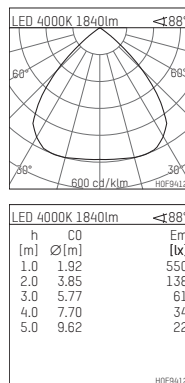

108 132 04 910 PD | white

complx.150 | insider
ceiling recessed luminaire
LED Fortimo Flex | 19 W 4000 K

- ceiling recessed luminaire complx.150 insider
- with plasterboard panel and integrated installation frame
- with LED Fortimo Flex 2000 lm
- colour temperature: 4000 K
- colour rendering index: CRI 80
- L70 / B20 (50.000h)
- SDCM < 3
- net luminous flux: 1840 lm
- total load: 19 W
- luminous efficacy: 96,8 lm/W
- rotationsymmetrical light distribution, wide flood
- safety cable for reflector module
- darklight reflector of aluminium, mirror finish anodised
- cut of angle: 30 °
- UGR: 21
- with external LED power unit, electronic (DALI), 220-240 V, 0/50/60 Hz
- amplitude dimming
- dimming range: 100-1 %
- power supply: push-wire terminal 2x5x2,5 mm²
- recessing ring of die cast aluminium
- aluminium cooling elements
- length: 400 mm, width: 400 mm, height: 128 mm
- diameter: 153 mm
- recessing depth: 133 mm, ceiling thickness: 12.5 mm
- rotatable 360°, fixable setting
- weight: 3,2 kg
- protection rating: IP20
- protection class II
- 5 years Hoffmeister warranty
- Made in Germany
- certificates: manufactured according to DIN VDE 0711 / EN 60598, CE
- colour: white (RAL9016)
- 108 132 04 910 PD