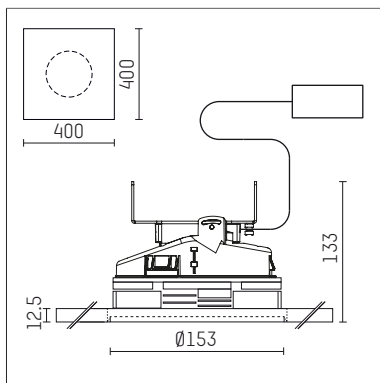

108 132 04 910 PD | white

complx.150 | insider
ceiling recessed luminaire
LED Fortimo Flex | 19 W 4000 K

- ceiling recessed luminaire complx.150 insider
- with plasterboard panel and integrated installation frame
- with LED Fortimo Flex 2000 lm
- colour temperature: 4000 K
- colour rendering index: CRI 80
- L70 / B20 (50.000h)
- SDCM < 3
- net luminous flux: 1840 lm
- total load: 19 W
- luminous efficacy: 96,8 lm/W
- rotationsymmetrical light distribution, wide flood
- safety cable for reflector module
- darklight reflector of aluminium, mirror finish anodised
- cut of angle: 30 °
- UGR: 21
- with external LED power unit, electronic (DALI), 220-240 V, 0/50/60 Hz
- amplitude dimming
- dimming range: 100-1 %
- power supply: push-wire terminal 2x5x2,5 mm²
- recessing ring of die cast aluminium
- aluminium cooling elements
- length: 400 mm, width: 400 mm, height: 128 mm
- diameter: 153 mm
- recessing depth: 133 mm, ceiling thickness: 12.5 mm
- rotatable 360°, fixable setting
- weight: 3,2 kg
- protection rating: IP20
- protection class II
- 5 years Hoffmeister warranty
- Made in Germany
- certificates: manufactured according to DIN VDE 0711 / EN 60598, CE
- colour: white (RAL9016)
- 108 132 04 910 PD