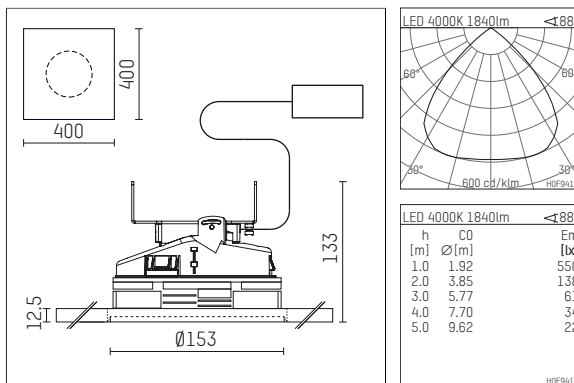

108 132 04 910 P | white

complx.150 | insider
ceiling recessed luminaire
LED Fortimo Flex | 19 W 4000 K

- ceiling recessed luminaire complx.150 insider
- with plasterboard panel and integrated installation frame
- with LED Fortimo Flex 2000 lm
- colour temperature: 4000 K
- colour rendering index: CRI 80
- L70 / B20 (50.000h)
- SDCM < 3
- net luminous flux: 1840 lm
- total load: 19 W
- luminous efficacy: 96,8 lm/W
- rotationsymmetrical light distribution, wide flood
- safety cable for reflector module
- darklight reflector of aluminium, mirror finish anodised
- cut of angle: 30 °
- UGR: 21
- with external LED power unit, electronic, 220-240 V, 0/50/60 Hz
- power supply: push-wire terminal 2x5x2,5 mm²
- recessing ring of die cast aluminium
- aluminium cooling elements
- length: 400 mm, width: 400 mm, height: 128 mm
- diameter: 153 mm
- recessing depth: 133 mm, ceiling thickness: 12.5 mm
- rotatable 360°, fixable setting
- weight: 0 kg
- protection rating: IP20
- protection class II
- 5 years Hoffmeister warranty
- Made in Germany
- certificates: manufactured according to DIN VDE 0711 / EN 60598, CE
- colour: white (RAL9016)
- 108 132 04 910 P